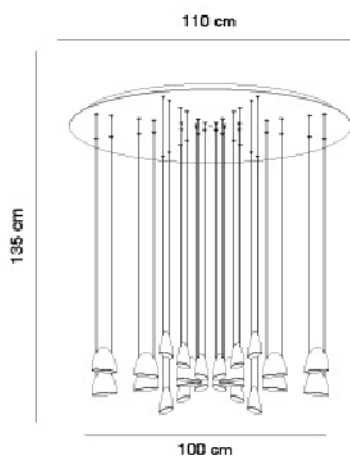

ALMALIGHT

www.almalight.com

t. +34.93.266.07.75 / +34.93.308.53.46 / m. info@almalight.com

Led Oval

Design by Cristian Cubiñá

Estructura acero inoxidable pulido espejo
Structure mirror polished stainless steel