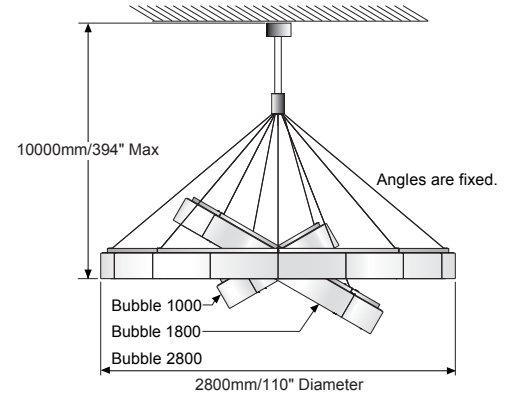

A SPECIFY LAMP/LUMINAIRE TYPE

ADJUSTABLE PENDANT Complete with suspension and power cable (3000K lamps included).

Code:	Lamp:	Weight:
BCBT500P	LED 555W + 328W + 170W, 3000K 82900lm (total), 2 x remote power supplies included.	130kg/286.6lb

Composed of Bubble 2800 + Bubble 1800 + Bubble 1000 with suspended cables and canopy.
Positions fixed as per drawing (triple circuit).

LOW PROFILE PENDANT Complete with suspension and power cable (3000K lamps included).

Code:	Lamp:	Weight:
BCBT501LP	LED 555W + 328W + 170W, 3000K 82900lm (total), 2 x remote power supplies included.	130kg/286.6lb

Composed of Bubble 2800 + Bubble 1800 + Bubble 1000 with suspended cables and canopy.
Positions fixed as per drawing (Triple circuit).