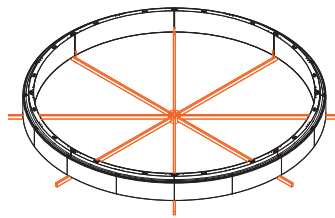

B SPECIFY ACCESSORIES (REQUIRED)

150A031VE Umbrella tool for assembly/installation of Bubble 2800. Retains structural integrity during the installation process (only one required).