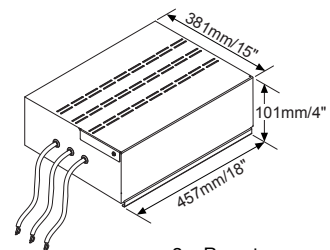

B SPECIFY ACCESSORIES (REQUIRED)

150A031VE Umbrella tool for assembly/installation of Bubble 2800. Retains structural integrity during the installation process (only one required).