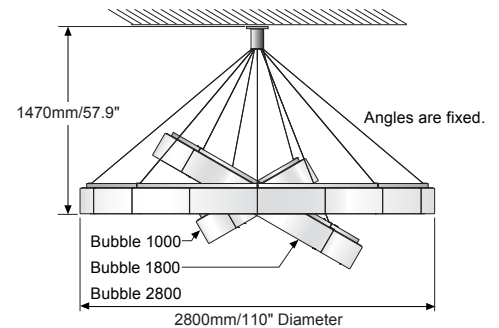

A SPECIFY LAMP/LUMINAIRE TYPE

ADJUSTABLE PENDANT Complete with suspension and power cable (3000K lamps included).

Code:	Lamp:	Weight:
BCBT500P	LED 555W + 328W + 170W, 3000K 82900lm (total), 2 x remote power supplies included.	130kg/286.6lb

Composed of Bubble 2800 + Bubble 1800 + Bubble 1000 with suspended cables and canopy.
Positions fixed as per drawing (triple circuit).

LOW PROFILE PENDANT Complete with suspension and power cable (3000K lamps included).

Code:	Lamp:	Weight:
BCBT501LP	LED 555W + 328W + 170W, 3000K 82900lm (total), 2 x remote power supplies included.	130kg/286.6lb

Composed of Bubble 2800 + Bubble 1800 + Bubble 1000 with suspended cables and canopy.
Positions fixed as per drawing (Triple circuit).

B SPECIFY ACCESSORIES (REQUIRED)

150A031VE Umbrella tool for assembly/installation of Bubble 2800. Retains structural integrity during the installation process (only one required).

2 x Remote power supplies included.