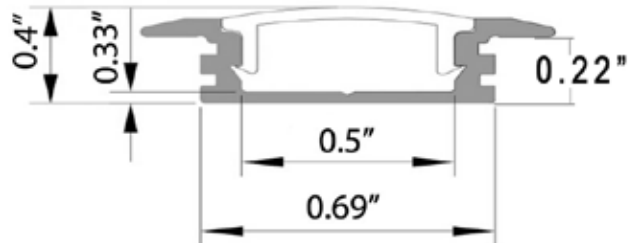

aluminum channel

lens
(sold separately)

End Caps
(2 pcs included)

SPECIFICATIONS:

- Type: Flush
- Available Lengths: 39-3/8" & 78-7/8"
- Finish: Anodized Silver
- Lens options: Frosted (sold separately)
- 2 End Caps Included with every channel
- Compatible with all LED strip lights up to .4" (10mm) wide.
- LED tape light sold separately
- Remote mounted low voltage power supply sold separately
(Power supplies available in 120V & 277V options)