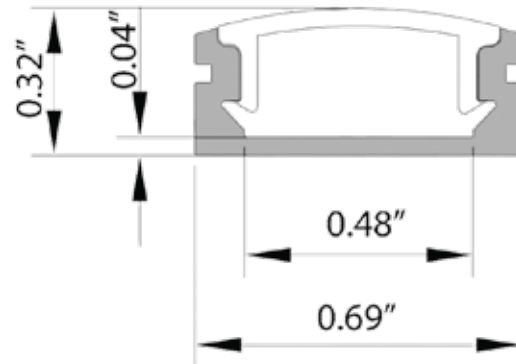

ALUSF

SURFACE MOUNT LED PROFILE

Job Name:

Address:

The **ALU-SF** is an Architectural Grade LED extrusion profile designed for liner LED strips up to 12mm wide. Made from high quality aluminum, these extrusions provide superior thermal management for higher wattage LED strips and prolong the overall lifetime of your lighting system. The **ALU-SF** is manufactured with a patented frosted diffuser for maximum lumen output and wide beam distribution. The **ALU-SF** also helps protect LED's from dust and other undesirable elements, which can shorten the lifetime of the LED.

aluminum channel

lens
(sold separately)

End Caps
(2 pcs included)

SPECIFICATIONS:

- Type: Surface Mount
- Available Lengths: 39-3/8" & 78-7/8"
- Finish: Anodized Silver
- Lens options: Clear or Frosted (sold separately)
- 2 End Caps Included with every channel
- Compatible with all LED strips up to 15/32" (12.7mm) wide.
- LED tape light sold separately
- Remote mounted low voltage power supply sold separately (Power supplies available in 120V & 277V options)

ORDERING GUIDE:

ALU-SF	SIZE	LENS	LIGHT ENGINE		COLOR TEMP	VOLTAGE
MODEL	SIZE	LENS	Indoor	Outdoor	COLOR TEMP	VOLTAGE
	39 - 39 Inches 78 - 78-7/8 Inches	BLANK - No Lens CL - Clear FR - Frosted	LSM15 LSM25 LSM30 LSM45 LSP50	LSMW15 LSMW30	SEE TAPE LIGHT SPECS FOR AVAILABLE OPTIONS	SEE TAPE LIGHT SPECS FOR AVAILABLE OPTIONS