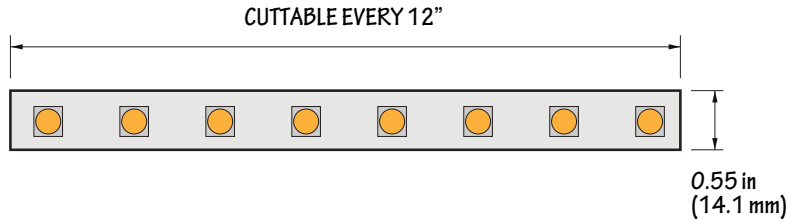

SPECIFICATION SHEET

JOB NAME: _____
 LOCATION: _____
 QUOTE/REF#: _____

LSH-50N is a dimmable flexible LED strip capable of delivering up to 295 Lumens of light output per foot. These flexible LED lights is cuttable every 12", and produces a 120° light beam spread. These strips are great for common commercial and residential lighting applications such as under cabinet and cove lighting, shelf and display lighting, interior signage, exhibit lighting and more. Flux LED series are bright eco-friendly LED strips.

SPECIFICATIONS

INPUT VOLTAGE	120V DC
POWER CONSUMPTION	4.4W per foot
LUMEN OUTPUT	275 Lumens per foot (30K) 295 Lumens per foot (40K)
NO. OF LEDs	19 LEDs per foot
BEAM ANGLE	120°
CRI	90+
DIMMING	Compatible with CL dimmers
MAXIMUM RUN LENGTH	150 Feet
FIELD CUTTABLE	Every 12 in
IP RATING	IP65 wet location (outdoor)
LUMEN MAINTENANCE	50,000 hrs.
OPERATING TEMPERATURE	-40°F(-40°C)~+140°F(+60°C)
BINNING	1.5 Step Macadam Elipse
CERTIFICATIONS	UL listed, TITLE 24 JA8
DIMENSIONS	0.55" x 0.25 (width x height)

	COLOR TEMP	CRI	LUMEN/FT
--	------------	-----	----------

	3000K	90+	275
	4000K	90+	295

LSH-50N 4.4W 120V Outdoor Flexible LED Strip

STANDARD ORDERING CODE

Model	Color Temp	Length	Voltage
LSH-50N	30K - 3000K 40K - 4000K	50 - 50 Ft. 150 - 150 Ft.	120V - 120V DC

CUSTOMIZED LENGTH ORDERING CODE

Model	Color Temp	Length	Voltage
LSH-50N	30K - 3000K 40K - 4000K	XX - Custom Length	120V - 120V DC

COMPATIBLE ACCESSORIES

ALUMINUM CHANNEL

LSH50N-AC2 2" Aluminum Channel
LSH50N-AC36 36" Aluminum Channel
FINISH Anodized Aluminum
LENS N/A