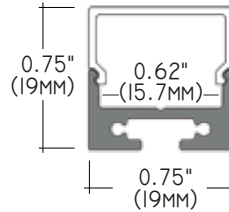

ALP-80 SURFACE OR SUSPENDED
LENGTHS 49.25" , 98.5"
LENS Frosted
FINISH Anodized Aluminum