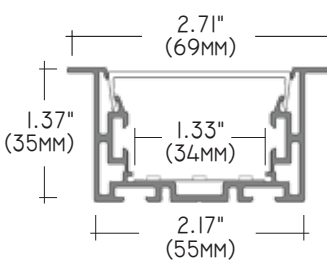

ALP-230RN RECESSED MOUNT
LENGTHS 49.25" and 98.5"
LENS Frosted
FINISH Anodized Aluminum