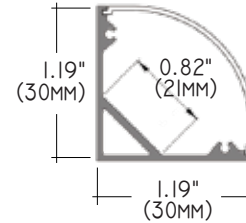

SPECIFICATIONS

INPUT VOLTAGE	24V DC
POWER CONSUMPTION	9W per foot
LUMEN OUTPUT	720 Lumens per foot
NO. OF LEDs	112 LEDs per foot
BEAM ANGLE	120°
CRI	90+
DIMMING	Compatible with standard CL dimmers
MAXIMUM RUN LENGTH	16 Feet
FIELD CUTTABLE	Every 2.45 in
IP RATING	IP45 dry location (indoor)
LUMEN MAINTENANCE	50,000 hrs.
OPERATING TEMPERATURE	-40°F(-40°C)~+140°F(+60°C)
BINNING	1.5 Step Macadam Elipse
CERTIFICATIONS	UL listed
DIMENSIONS	0.78" x 0.04 (width x height)

CUSTOMIZED LENGTH ORDERING CODE

Model	Color Temp	Length	Voltage	Profile
LSM-105WD	18K/27K - 1800K/2700K 18K/30K - 1800K/3000K	XX - Custom Length	24V - 24V DC	See p3 for options

COMPATIBLE ALUMINUM PROFILES

ALU-DS100 SURFACE MOUNT
LENGTHS 39³/₈" 78 ⁷/₈" 96"
LENS Clear and Frosted
FINISH Anodized Aluminum

ALP-80 SURFACE OR SUSPENDED
LENGTHS 49.25" , 98.5"
LENS Frosted
FINISH Anodized Aluminum

ALP-90 SURFACE MOUNT
LENGTHS 4Ft. / 8Ft. / per Ft.
LENS Frosted
FINISH Anodized Aluminum