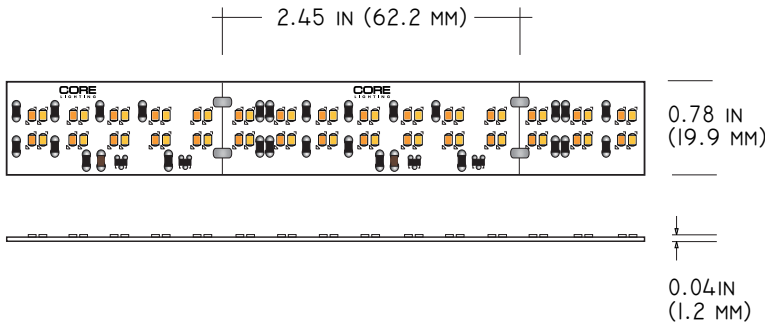

LSM-105WD 9W Indoor Warm-DimFlexible LED Strip

SPECIFICATION SHEET

JOB NAME: _____
LOCATION: _____
QUOTE/REF#: _____

LSM-105WD is a new warm-dim LED strip with smart chip technology. Using a standard wall box dimmer, LED light source automatically shifts color temperature from 3000K down to 1800K as it is being dimmed. LSM-105WD provides Warm-Dim technology at a fraction of the price without the need for any special lighting control system.

SPECIFICATIONS

INPUT VOLTAGE	24V DC
POWER CONSUMPTION	9W per foot
LUMEN OUTPUT	720 Lumens per foot
NO. OF LEDs	112 LEDs per foot
BEAM ANGLE	120°
CRI	90+
DIMMING	Compatible with standard CL dimmers
MAXIMUM RUN LENGTH	16 Feet
FIELD CUTTABLE	Every 2.45 in
IP RATING	IP45 dry location (indoor)
LUMEN MAINTENANCE	50,000 hrs.
OPERATING TEMPERATURE	-40°F(-40°C)~+140°F(+60°C)
BINNING	1.5 Step Macadam Elipse
CERTIFICATIONS	UL listed
DIMENSIONS	0.78" x 0.04 (width x height)

	COLOR TEMP	CRI	LUMEN/FT
	1800K	90	495
	2700K	90	720
	3000K	90	720

LSM-105WD 9W Indoor Warm-DimFlexible LED Strip

STANDARD ORDERING CODE

Model	Color Temp	Length	Voltage
LSM-105WD	18K/27K - 1800K/2700K 18K/30K - 1800K/3000K	16 - 16.4 Ft. 100 - 100 Ft. PF - Per foot	24V - 24V DC

CUSTOMIZED LENGTH ORDERING CODE

Model	Color Temp	Length	Voltage	Profile
LSM-105WD	18K/27K - 1800K/2700K 18K/30K - 1800K/3000K	XX - Custom Length	24V - 24V DC	See p3 for options

COMPATIBLE ALUMINUM PROFILES