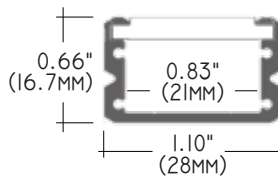

SPECIFICATIONS

INPUT VOLTAGE	24V DC
POWER CONSUMPTION	9W per foot
LUMEN OUTPUT	720 Lumens per foot
NO. OF LEDs	112 LEDs per foot
BEAM ANGLE	120°
CRI	90+
DIMMING	Compatible with standard CL dimmers
MAXIMUM RUN LENGTH	16 Feet
FIELD CUTTABLE	Every 2.45 in
IP RATING	IP45 dry location (indoor)
LUMEN MAINTENANCE	50,000 hrs.
OPERATING TEMPERATURE	-40°F(-40°C)~+140°F(+60°C)
BINNING	1.5 Step Macadam Elipse
CERTIFICATIONS	UL listed
DIMENSIONS	0.78" x 0.04 (width x height)

CUSTOMIZED LENGTH ORDERING CODE

Model	Color Temp	Length	Voltage	Profile
LSM-105WD	18K/27K - 1800K/2700K 18K/30K - 1800K/3000K	XX - Custom Length	24V - 24V DC	See p3 for options

COMPATIBLE ALUMINUM PROFILES

ALU-DS100 SURFACE MOUNT
LENGTHS 39³/₈" 78 ⁷/₈" 96"
LENS Clear and Frosted
FINISH Anodized Aluminum

ALP-80 SURFACE OR SUSPENDED
LENGTHS 49.25" , 98.5"
LENS Frosted
FINISH Anodized Aluminum

ALP-90 SURFACE MOUNT
LENGTHS 4Ft. / 8Ft. / per Ft.
LENS Frosted
FINISH Anodized Aluminum