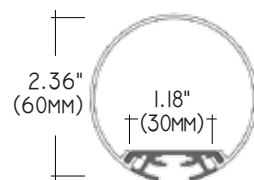

ALP-245 SUSPENSION MOUNT
LENGTHS 49.25" and 98.5"
LENS Frosted
FINISH Anodized Aluminum