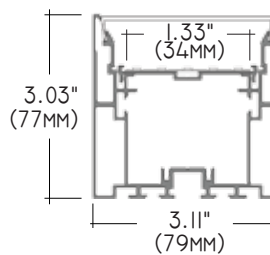

ALP-310N SUSPENSION MOUNT
LENGTHS 48" and 96"
LENS Frosted
FINISH Anodized Aluminum