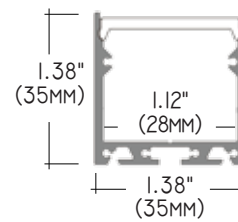

SPECIFICATIONS

INPUT VOLTAGE	24V DC
POWER CONSUMPTION	9W per foot
LUMEN OUTPUT	720 Lumens per foot
NO. OF LEDs	112 LEDs per foot
BEAM ANGLE	120°
CRI	90+
DIMMING	Compatible with standard CL dimmers
MAXIMUM RUN LENGTH	16 Feet
FIELD CUTTABLE	Every 2.45 in
IP RATING	IP45 dry location (indoor)
LUMEN MAINTENANCE	50,000 hrs.
OPERATING TEMPERATURE	-40°F(-40°C)~+140°F(+60°C)
BINNING	1.5 Step Macadam Elipse
CERTIFICATIONS	UL listed
DIMENSIONS	0.78" x 0.04 (width x height)

ALU-DS100 SURFACE MOUNT
LENGTHS 39³/₈" 78 ⁷/₈" 96"
LENS Clear and Frosted
FINISH Anodized Aluminum

ALP-80 SURFACE OR SUSPENDED
LENGTHS 49.25" , 98.5"
LENS Frosted
FINISH Anodized Aluminum

ALP-90 SURFACE MOUNT
LENGTHS 4Ft. / 8Ft. / per Ft.
LENS Frosted
FINISH Anodized Aluminum

ALP-100C SURFACE / CORNER
LENGTHS 49.25" , 98.5"
LENS Frosted
FINISH Anodized Aluminum

ALP-130 SURFACE
LENGTHS 49.25" , 98.5"
LENS Frosted
FINISH Anodized Aluminum

ALP-140 SURFACE / SUSPENSION
LENGTHS 49.25" , 98.5"
LENS Frosted
FINISH Anodized Aluminum