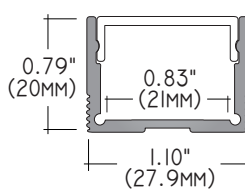

SPECIFICATIONS

INPUT VOLTAGE	24V DC
POWER CONSUMPTION	9W per foot
LUMEN OUTPUT	720 Lumens per foot
NO. OF LEDs	112 LEDs per foot
BEAM ANGLE	120°
CRI	90+
DIMMING	Compatible with standard CL dimmers
MAXIMUM RUN LENGTH	16 Feet
FIELD CUTTABLE	Every 2.45 in
IP RATING	IP45 dry location (indoor)
LUMEN MAINTENANCE	50,000 hrs.
OPERATING TEMPERATURE	-40°F(-40°C)~+140°F(+60°C)
BINNING	1.5 Step Macadam Elipse
CERTIFICATIONS	UL listed
DIMENSIONS	0.78" x 0.04 (width x height)

ALU-DS100 SURFACE MOUNT
LENGTHS 39³/₈" 78 ⁷/₈" 96"
LENS Clear and Frosted
FINISH Anodized Aluminum

ALP-80 SURFACE OR SUSPENDED
LENGTHS 49.25" , 98.5"
LENS Frosted
FINISH Anodized Aluminum

ALP-90 SURFACE MOUNT
LENGTHS 4Ft. / 8Ft. / per Ft.
LENS Frosted
FINISH Anodized Aluminum

ALP-100C SURFACE / CORNER
LENGTHS 49.25" , 98.5"
LENS Frosted
FINISH Anodized Aluminum

ALP-130 SURFACE
LENGTHS 49.25" , 98.5"
LENS Frosted
FINISH Anodized Aluminum

ALP-140 SURFACE / SUSPENSION
LENGTHS 49.25" , 98.5"
LENS Frosted
FINISH Anodized Aluminum