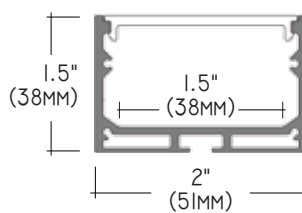

SPECIFICATIONS

INPUT VOLTAGE	24V DC
POWER CONSUMPTION	9W per foot
LUMEN OUTPUT	720 Lumens per foot
NO. OF LEDs	112 LEDs per foot
BEAM ANGLE	120°
CRI	90+
DIMMING	Compatible with standard CL dimmers
MAXIMUM RUN LENGTH	16 Feet
FIELD CUTTABLE	Every 2.45 in
IP RATING	IP45 dry location (indoor)
LUMEN MAINTENANCE	50,000 hrs.
OPERATING TEMPERATURE	-40°F(-40°C)~+140°F(+60°C)
BINNING	1.5 Step Macadam Elipse
CERTIFICATIONS	UL listed
DIMENSIONS	0.78" x 0.04 (width x height)

ALU-DS100 SURFACE MOUNT
LENGTHS 39³/₈" 78 ⁷/₈" 96"
LENS Clear and Frosted
FINISH Anodized Aluminum

ALP-80 SURFACE OR SUSPENDED
LENGTHS 49.25" , 98.5"
LENS Frosted
FINISH Anodized Aluminum

ALP-90 SURFACE MOUNT
LENGTHS 4Ft. / 8Ft. / per Ft.
LENS Frosted
FINISH Anodized Aluminum

ALP-100C SURFACE / CORNER
LENGTHS 49.25" , 98.5"
LENS Frosted
FINISH Anodized Aluminum

ALP-130 SURFACE
LENGTHS 49.25" , 98.5"
LENS Frosted
FINISH Anodized Aluminum

ALP-140 SURFACE / SUSPENSION
LENGTHS 49.25" , 98.5"
LENS Frosted
FINISH Anodized Aluminum