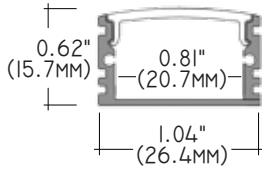

COMPATIBLE ALUMINUM PROFILES

ALU-DS100 SURFACE MOUNT
LENGTHS 39³/₈" 78 ⁷/₈" 96"
LENS Clear and Frosted
FINISH Anodized Aluminum