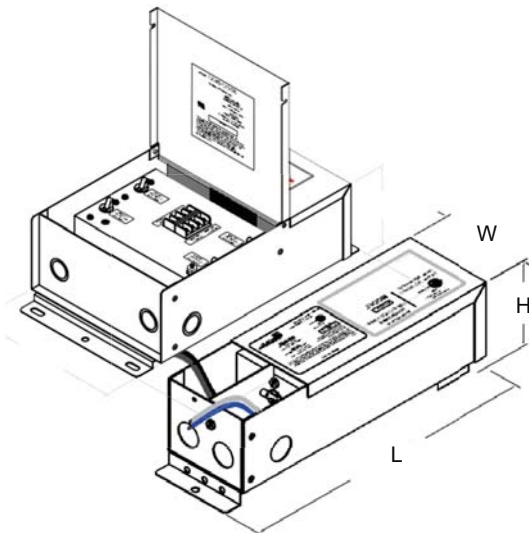

LSM-30SE 3.0W Side-Emitting Indoor LED Strip

SPECIFICATION SHEET

JOB NAME: _____
LOCATION: _____
QUOTE/REF#: _____

LSM-30SE is a dimmable, flexible LED strip that features a light projection that shines parallel (90°) to the application surface. It is specifically designed as a hidden source of light that provides reveal lighting or as a grazing effect on a surface. Perfect for coves, curved applications, domes, counters and tight spaces.

LSM-30SE 3.0W Side-Emitting Indoor LED Strip

COMPATIBLE TRANSFORMERS

PSDM 24V SERIES | DIMMABLE MAGNETIC LOW VOLTAGE (MLV)

PSDM-20W-24V	CLASS 2	5.6" x 2" x 2.14"
PSDM-40W-24V	CLASS 2	5.6" x 2" x 2.14"
PSDM-60W-24V	CLASS 2	6.5" x 2.3" x 2.5"
PSDM-100W-24V	CLASS 2	6.5" x 2.3" x 2.5"
PSDM-150W-24V		9.8" x 3" x 3"
PSDM-192W-24V	CLASS 2	7.0" x 7.0" x 3.2"
PSDM-200W-24V		9.8" x 3" x 3"
PSDM-288W-24V	CLASS 2	9.8" x 4.2" x 3.5"
PSDM-300W-24V		7.0" x 7.0" x 3.2"