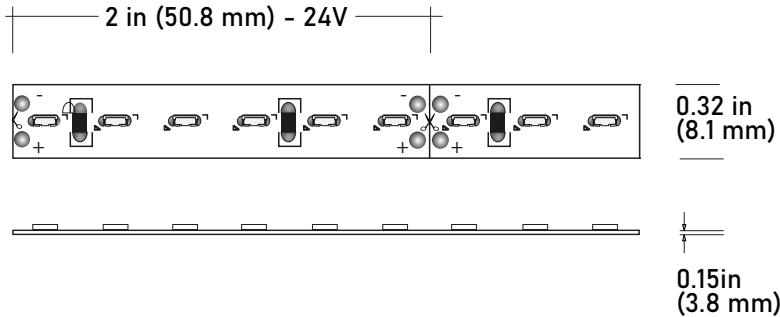

LSM-30SE 3.0W Side-Emitting Indoor LED Strip

SPECIFICATION SHEET

JOB NAME: _____
LOCATION: _____
QUOTE/REF#: _____

LSM-30SE is a dimmable, flexible LED strip that features a light projection that shines parallel (90°) to the application surface. It is specifically designed as a hidden source of light that provides reveal lighting or as a grazing effect on a surface. Perfect for coves, curved applications, domes, counters and tight spaces.

SPECIFICATIONS

INPUT VOLTAGE	24V DC
POWER CONSUMPTION	3.0W per foot
LUMEN OUTPUT	226 Lumens per foot
NO. OF LEDs	36 LEDs per foot
BEAM ANGLE	120°
CRI	90+
DIMMING	MLV, ELV, 0-10 and TRIAC
MAXIMUM RUN LENGTH	24 Feet
FIELD CUTTABLE	Every 2 in
IP RATING	IP45 dry location (indoor)
LUMEN MAINTENANCE	50,000 hrs.
OPERATING TEMPERATURE	-40°F(-40°C)~+140°F(+60°C)
BINNING	1.5 Step Macadam Elipse
CERTIFICATIONS	UL listed, TITLE 24 JA8
DIMENSIONS	0.32" x 0.15 (width x height)

	COLOR TEMP	CRI	LUMEN/FT
	2700K	90	195
	3000K	90	195
	4000K	90	226
	5000K	90	226
	6000K	90	226

LSM-30SE 3.0W Side-Emitting Indoor LED Strip

STANDARD ORDERING CODE

Model	Color Temp	Length	Voltage
LSM-30SE	27K 2700K	16 16.4 Ft.	24 24 Volts
	30K 3000K	100 100 Ft.	
	40K 4000K	1XX per Ft.	
	50K 5000K		
	60K 6000K		

LSM-30SE 3.0W Side-Emitting Indoor LED Strip

COMPATIBLE TRANSFORMERS

PSDM 24V SERIES | DIMMABLE MAGNETIC LOW VOLTAGE (MLV)

PSDM-20W-24V	CLASS 2	5.6" x 2" x 2.14"
PSDM-40W-24V	CLASS 2	5.6" x 2" x 2.14"
PSDM-60W-24V	CLASS 2	6.5" x 2.3" x 2.5"
PSDM-100W-24V	CLASS 2	6.5" x 2.3" x 2.5"
PSDM-150W-24V		9.8" x 3" x 3"
PSDM-192W-24V	CLASS 2	7.0" x 7.0" x 3.2"
PSDM-200W-24V		9.8" x 3" x 3"
PSDM-288W-24V	CLASS 2	9.8" x 4.2" x 3.5"
PSDM-300W-24V		7.0" x 7.0" x 3.2"