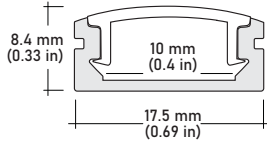

SPECIFICATIONS

INPUT VOLTAGE	24V DC
POWER CONSUMPTION	3.0W per foot
LUMEN OUTPUT	290 Lumens per foot
NO. OF LEDs	81 LEDs per foot
BEAM ANGLE	120°
CRI	90+
DIMMING	MLV, ELV, 0-10 and TRIAC
MAXIMUM RUN LENGTH	20 Feet
FIELD CUTTABLE	Every 1 in
IP RATING	IP45 dry location (indoor)
LUMEN MAINTENANCE	50,000 hrs.
OPERATING TEMPERATURE	-40°F(-40°C)~+140°F(+60°C)
BINNING	1.5 Step Macadam Ellipse
CERTIFICATIONS	UL listed, TITLE 24 JA8
DIMENSIONS	0.39" x 0.045 (width x height)

NOTE:

- 1** = Custom length per Ft. cuttable every 1"
- 2** = Custom color finishes require powder coating. Allow 7 days lead time.

COMPATIBLE ALUMINUM PROFILES

ALU-SF Surface
LENGTHS 39^{3/8"} | 78^{7/8"} | 98"
LENS Clear, Frosted
FINISH Silver | Black

ALU-DS100 Surface Wide
LENGTHS 39^{3/8"} | 78^{7/8"} | 96"
LENS Clear, Frosted
FINISH Silver

ALU-CN Surface, Corner
LENGTHS 39^{3/8"} | 78^{7/8"} | 96"
LENS Clear, Frosted
FINISH Silver | Black

ALP-50C Surface, Corner
LENGTHS 49.25" | 98.5"
LENS Frosted
FINISH White | Black | Silver