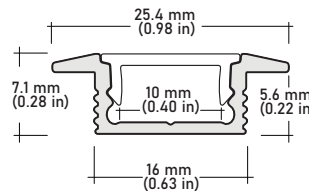

SPECIFICATIONS

INPUT VOLTAGE	24V DC
POWER CONSUMPTION	3.0W per foot
LUMEN OUTPUT	290 Lumens per foot
NO. OF LEDs	81 LEDs per foot
BEAM ANGLE	120°
CRI	90+
DIMMING	MLV, ELV, 0-10 and TRIAC
MAXIMUM RUN LENGTH	20 Feet
FIELD CUTTABLE	Every 1 in
IP RATING	IP45 dry location (indoor)
LUMEN MAINTENANCE	50,000 hrs.
OPERATING TEMPERATURE	-40°F(-40°C)~+140°F(+60°C)
BINNING	1.5 Step Macadam Ellipse
CERTIFICATIONS	UL listed, TITLE 24 JA8
DIMENSIONS	0.39" x 0.045 (width x height)

NOTE:

- 1** = Custom length per Ft. cuttable every 1"
- 2** = Custom color finishes require powder coating. Allow 7 days lead time.

COMPATIBLE ALUMINUM PROFILES

ALU-SF Surface
LENGTHS 39^{3/8"} | 78^{7/8"} | 98"
LENS Clear, Frosted
FINISH Silver | Black

ALU-DS100 Surface Wide
LENGTHS 39^{3/8"} | 78^{7/8"} | 96"
LENS Clear, Frosted
FINISH Silver

ALU-CN Surface, Corner
LENGTHS 39^{3/8"} | 78^{7/8"} | 96"
LENS Clear, Frosted
FINISH Silver | Black

ALP-50C Surface, Corner
LENGTHS 49.25" | 98.5"
LENS Frosted
FINISH White | Black | Silver

ALP-20 Surface
LENGTHS 49.25" | 98.5"
LENS Frosted
FINISH White | Black | Silver

ALP-20R Recessed
LENGTHS 49.25" | 98.5"
LENS Frosted
FINISH White | Black | Silver

ALP-35 Surface
LENGTHS 48" | 96"
LENS Frosted
FINISH Silver