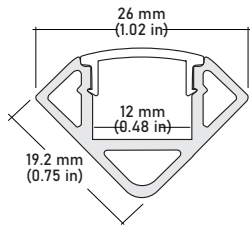

SPECIFICATIONS

INPUT VOLTAGE	24V DC
POWER CONSUMPTION	3.0W per foot
LUMEN OUTPUT	290 Lumens per foot
NO. OF LEDs	81 LEDs per foot
BEAM ANGLE	120°
CRI	90+
DIMMING	MLV, ELV, 0-10 and TRIAC
MAXIMUM RUN LENGTH	20 Feet
FIELD CUTTABLE	Every 1 in
IP RATING	IP45 dry location (indoor)
LUMEN MAINTENANCE	50,000 hrs.
OPERATING TEMPERATURE	-40°F(-40°C)~+140°F(+60°C)
BINNING	1.5 Step Macadam Ellipse
CERTIFICATIONS	UL listed, TITLE 24 JA8
DIMENSIONS	0.39" x 0.045 (width x height)

NOTE:

- 1** = Custom length per Ft. cuttable every 1"
- 2** = Custom color finishes require powder coating. Allow 7 days lead time.

COMPATIBLE ALUMINUM PROFILES

ALU-SF Surface
LENGTHS 39^{3/8"} | 78^{7/8"} | 98"
LENS Clear, Frosted
FINISH Silver | Black

ALU-DS100 Surface Wide
LENGTHS 39^{3/8"} | 78^{7/8"} | 96"
LENS Clear, Frosted
FINISH Silver

ALU-CN Surface, Corner
LENGTHS 39^{3/8"} | 78^{7/8"} | 96"
LENS Clear, Frosted
FINISH Silver | Black

ALP-50C Surface, Corner
LENGTHS 49.25" | 98.5"
LENS Frosted
FINISH White | Black | Silver

PSDM-20W-24V	CLASS 2	5.6" x 2" x 2.14"
PSDM-40W-24V	CLASS 2	5.6" x 2" x 2.14"
PSDM-60W-24V	CLASS 2	6.5" x 2.3" x 2.5"
PSDM-100W-24V	CLASS 2	6.5" x 2.3" x 2.5"
PSDM-150W-24V		9.8" x 3" x 3"
PSDM-192W-24V	CLASS 2	7.0" x 7.0" x 3.2"
PSDM-200W-24V		9.8" x 3" x 3"
PSDM-288W-24V	CLASS 2	9.8" x 4.2" x 3.5"
PSDM-300W-24V		7.0" x 7.0" x 3.2"