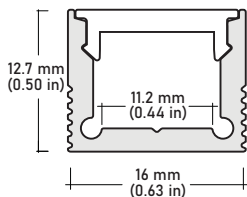

ALU-DS100 Surface Wide
LENGTHS 39^{3/8"} | 78^{7/8"} | 96"
LENS Clear, Frosted
FINISH Silver

ALU-CN Surface, Corner
LENGTHS 39^{3/8"} | 78^{7/8"} | 96"
LENS Clear, Frosted
FINISH Silver | Black

ALP-50C Surface, Corner
LENGTHS 49.25" | 98.5"
LENS Frosted
FINISH White | Black | Silver

ALP-20 Surface
LENGTHS 49.25" | 98.5"
LENS Frosted
FINISH White | Black | Silver

ALP-20R Recessed
LENGTHS 49.25" | 98.5"
LENS Frosted
FINISH White | Black | Silver

ALP-35 Surface
LENGTHS 48" | 96"
LENS Frosted
FINISH Silver

ALP-60R Recessed
LENGTHS 49.25" | 98.5"
LENS Frosted
FINISH White | Black | Silver

ALP-60 Surface
LENGTHS 49.25" | 98.5"
LENS Frosted
FINISH White | Black | Silver

ALP-70 Surface
LENGTHS 49.25" | 98.5"
LENS Frosted
FINISH White | Black | Silver

PSDM-20W-24V	CLASS 2	5.6" x 2" x 2.14"
PSDM-40W-24V	CLASS 2	5.6" x 2" x 2.14"
PSDM-60W-24V	CLASS 2	6.5" x 2.3" x 2.5"
PSDM-100W-24V	CLASS 2	6.5" x 2.3" x 2.5"
PSDM-150W-24V		9.8" x 3" x 3"
PSDM-192W-24V	CLASS 2	7.0" x 7.0" x 3.2"
PSDM-200W-24V		9.8" x 3" x 3"
PSDM-288W-24V	CLASS 2	9.8" x 4.2" x 3.5"
PSDM-300W-24V		7.0" x 7.0" x 3.2"