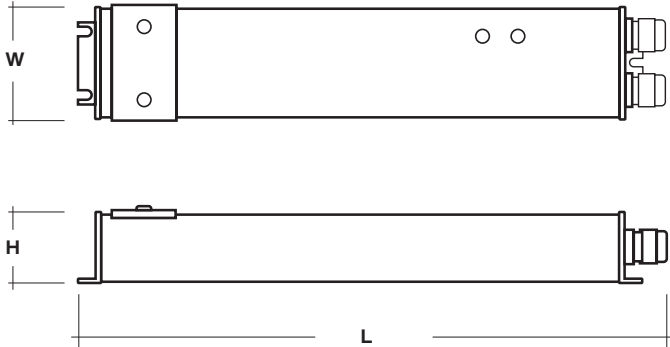

LSM-35 3.0W Indoor Flexible LED Strip

COMPATIBLE TRANSFORMERS

PSDE SERIES | 0-10V DIMMING W/ JUNCTION BOX

PSDE-100W-24V-010-JB CLASS 2 12.32" x 1.77" x 1.67"