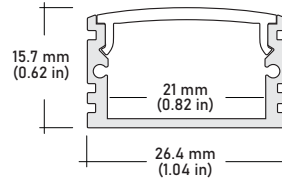

SPECIFICATIONS

INPUT VOLTAGE	24V DC
POWER CONSUMPTION	3.0W per foot
LUMEN OUTPUT	290 Lumens per foot
NO. OF LEDs	81 LEDs per foot
BEAM ANGLE	120°
CRI	90+
DIMMING	MLV, ELV, 0-10 and TRIAC
MAXIMUM RUN LENGTH	20 Feet
FIELD CUTTABLE	Every 1 in
IP RATING	IP45 dry location (indoor)
LUMEN MAINTENANCE	50,000 hrs.
OPERATING TEMPERATURE	-40°F(-40°C)~+140°F(+60°C)
BINNING	1.5 Step Macadam Ellipse
CERTIFICATIONS	UL listed, TITLE 24 JA8
DIMENSIONS	0.39" x 0.045 (width x height)

NOTE:

- 1** = Custom length per Ft. cuttable every 1"
- 2** = Custom color finishes require powder coating. Allow 7 days lead time.

COMPATIBLE ALUMINUM PROFILES

ALU-SF Surface
LENGTHS 39^{3/8"} | 78^{7/8"} | 98"
LENS Clear, Frosted
FINISH Silver | Black

ALU-DS100 Surface Wide
LENGTHS 39^{3/8"} | 78^{7/8"} | 96"
LENS Clear, Frosted
FINISH Silver

ALU-CN Surface, Corner
LENGTHS 39^{3/8"} | 78^{7/8"} | 96"
LENS Clear, Frosted
FINISH Silver | Black

ALP-50C Surface, Corner
LENGTHS 49.25" | 98.5"
LENS Frosted
FINISH White | Black | Silver

PSDM-20W-24V	CLASS 2	5.6" x 2" x 2.14"
PSDM-40W-24V	CLASS 2	5.6" x 2" x 2.14"
PSDM-60W-24V	CLASS 2	6.5" x 2.3" x 2.5"
PSDM-100W-24V	CLASS 2	6.5" x 2.3" x 2.5"
PSDM-150W-24V		9.8" x 3" x 3"
PSDM-192W-24V	CLASS 2	7.0" x 7.0" x 3.2"
PSDM-200W-24V		9.8" x 3" x 3"
PSDM-288W-24V	CLASS 2	9.8" x 4.2" x 3.5"
PSDM-300W-24V		7.0" x 7.0" x 3.2"