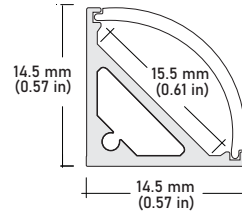

SPECIFICATIONS

INPUT VOLTAGE	24V DC
POWER CONSUMPTION	3.0W per foot
LUMEN OUTPUT	290 Lumens per foot
NO. OF LEDs	81 LEDs per foot
BEAM ANGLE	120°
CRI	90+
DIMMING	MLV, ELV, 0-10 and TRIAC
MAXIMUM RUN LENGTH	20 Feet
FIELD CUTTABLE	Every 1 in
IP RATING	IP45 dry location (indoor)
LUMEN MAINTENANCE	50,000 hrs.
OPERATING TEMPERATURE	-40°F(-40°C)~+140°F(+60°C)
BINNING	1.5 Step Macadam Ellipse
CERTIFICATIONS	UL listed, TITLE 24 JA8
DIMENSIONS	0.39" x 0.045 (width x height)

NOTE:

- 1** = Custom length per Ft. cuttable every 1"
- 2** = Custom color finishes require powder coating. Allow 7 days lead time.

COMPATIBLE ALUMINUM PROFILES

ALU-SF Surface
LENGTHS 39^{3/8"} | 78^{7/8"} | 98"
LENS Clear, Frosted
FINISH Silver | Black

ALU-DS100 Surface Wide
LENGTHS 39^{3/8"} | 78^{7/8"} | 96"
LENS Clear, Frosted
FINISH Silver

ALU-CN Surface, Corner
LENGTHS 39^{3/8"} | 78^{7/8"} | 96"
LENS Clear, Frosted
FINISH Silver | Black

ALP-50C Surface, Corner
LENGTHS 49.25" | 98.5"
LENS Frosted
FINISH White | Black | Silver

ALP-20 Surface
LENGTHS 49.25" | 98.5"
LENS Frosted
FINISH White | Black | Silver

ALP-20R Recessed
LENGTHS 49.25" | 98.5"
LENS Frosted
FINISH White | Black | Silver

ALP-35 Surface
LENGTHS 48" | 96"
LENS Frosted
FINISH Silver