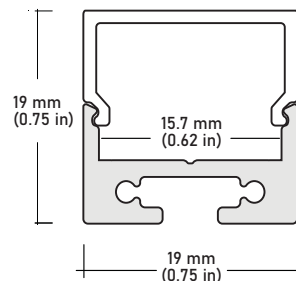

ALP-70 Surface, Suspended
LENGTHS 49.25" | 98.5"
LENS Frosted
FINISH Silver