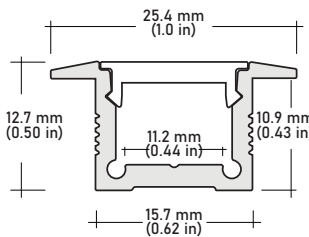

ALU-DS100 Surface Wide
LENGTHS 39^{3/8"} | 78^{7/8"} | 96"
LENS Clear, Frosted
FINISH Silver

ALU-CN Surface, Corner
LENGTHS 39^{3/8"} | 78^{7/8"} | 96"
LENS Clear, Frosted
FINISH Silver | Black

ALP-50C Surface, Corner
LENGTHS 49.25" | 98.5"
LENS Frosted
FINISH White | Black | Silver

ALP-20 Surface
LENGTHS 49.25" | 98.5"
LENS Frosted
FINISH White | Black | Silver

ALP-20R Recessed
LENGTHS 49.25" | 98.5"
LENS Frosted
FINISH White | Black | Silver

ALP-35 Surface
LENGTHS 48" | 96"
LENS Frosted
FINISH Silver