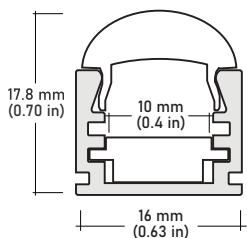

ALU-DS100 Surface Wide
LENGTHS 39^{3/8"} | 78^{7/8"} | 96"
LENS Clear, Frosted
FINISH Silver

ALU-CN Surface, Corner
LENGTHS 39^{3/8"} | 78^{7/8"} | 96"
LENS Clear, Frosted
FINISH Silver | Black

ALP-50C Surface, Corner
LENGTHS 49.25" | 98.5"
LENS Frosted
FINISH White | Black | Silver

ALP-20 Surface
LENGTHS 49.25" | 98.5"
LENS Frosted
FINISH White | Black | Silver

ALP-20R Recessed
LENGTHS 49.25" | 98.5"
LENS Frosted
FINISH White | Black | Silver

ALP-35 Surface
LENGTHS 48" | 96"
LENS Frosted
FINISH Silver

ALP-60R Recessed
LENGTHS 49.25" | 98.5"
LENS Frosted
FINISH White | Black | Silver

ALP-60 Surface
LENGTHS 49.25" | 98.5"
LENS Frosted
FINISH White | Black | Silver

ALP-70 Surface
LENGTHS 49.25" | 98.5"
LENS Frosted
FINISH White | Black | Silver

PSDM-20W-24V	CLASS 2	5.6" x 2" x 2.14"
PSDM-40W-24V	CLASS 2	5.6" x 2" x 2.14"
PSDM-60W-24V	CLASS 2	6.5" x 2.3" x 2.5"
PSDM-100W-24V	CLASS 2	6.5" x 2.3" x 2.5"
PSDM-150W-24V		9.8" x 3" x 3"
PSDM-192W-24V	CLASS 2	7.0" x 7.0" x 3.2"
PSDM-200W-24V		9.8" x 3" x 3"
PSDM-288W-24V	CLASS 2	9.8" x 4.2" x 3.5"
PSDM-300W-24V		7.0" x 7.0" x 3.2"