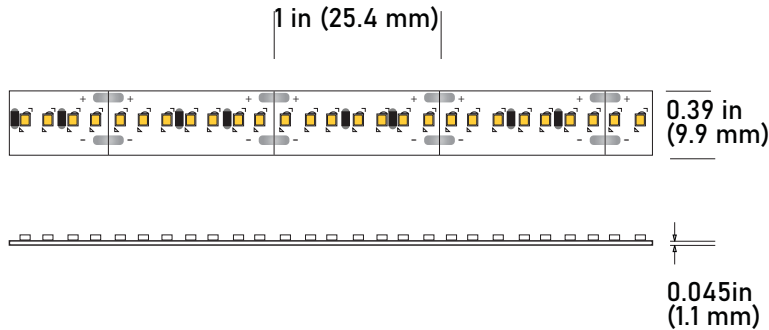

LSM-35 3.0W Indoor Flexible LED Strip

JOB NAME: _____
LOCATION: _____
QUOTE/REF#: _____

LSM-35 is a dimmable flexible LED strip capable of delivering 290 lumens of light output per ft. This LED strip is rated to last 50,000 hours making it an excellent replacement for halogen lighting. Its high lumen, excellent CRI and color temperature options make it the perfect choice for almost any commercial or residential lighting application.

SPECIFICATIONS

INPUT VOLTAGE	24V DC
POWER CONSUMPTION	3.0W per foot
LUMEN OUTPUT	290 Lumens per foot
NO. OF LEDs	81 LEDs per foot
BEAM ANGLE	120°
CRI	90+
DIMMING	MLV, ELV, 0-10 and TRIAC
MAXIMUM RUN LENGTH	20 Feet
FIELD CUTTABLE	Every 1 in
IP RATING	IP45 dry location (indoor)
LUMEN MAINTENANCE	50,000 hrs.
OPERATING TEMPERATURE	-40°F(-40°C)~+140°F(+60°C)
BINNING	1.5 Step Macadam Ellipse
CERTIFICATIONS	UL listed, TITLE 24 JA8
DIMENSIONS	0.39" x 0.045 (width x height)

	COLOR TEMP	CRI	LUMEN/FT
	2400K	90	290
	2700K	90	290
	3000K	90	290
	3500K	90	290
	4000K	90	290
	5000K	90	290

LSM-35 3.0W Indoor Flexible LED Strip

STANDARD ORDERING CODE

Model	Color Temp	Length	Voltage	Profile
LSM-35	24K 2400K	16 16.4 Ft.	24 24 Volts	² See p3 for options
	27K 2700K	100 100 Ft.		
	30K 3000K	1XX per Ft.		
	35K 3500K			
	40K 4000K			
	50K 5000K			

PSDM-20W-24V	CLASS 2	5.6" x 2" x 2.14"
PSDM-40W-24V	CLASS 2	5.6" x 2" x 2.14"
PSDM-60W-24V	CLASS 2	6.5" x 2.3" x 2.5"
PSDM-100W-24V	CLASS 2	6.5" x 2.3" x 2.5"
PSDM-150W-24V		9.8" x 3" x 3"
PSDM-192W-24V	CLASS 2	7.0" x 7.0" x 3.2"
PSDM-200W-24V		9.8" x 3" x 3"
PSDM-288W-24V	CLASS 2	9.8" x 4.2" x 3.5"
PSDM-300W-24V		7.0" x 7.0" x 3.2"