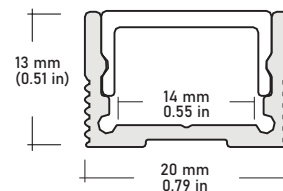

ALU-DS100 Surface Wide
LENGTHS 39^{3/8"} | 78^{7/8"} | 96"
LENS Clear, Frosted
FINISH Silver

ALU-CN Surface, Corner
LENGTHS 39^{3/8"} | 78^{7/8"} | 96"
LENS Clear, Frosted
FINISH Silver | Black

ALP-50C Surface, Corner
LENGTHS 49.25" | 98.5"
LENS Frosted
FINISH White | Black | Silver

ALP-20 Surface
LENGTHS 49.25" | 98.5"
LENS Frosted
FINISH White | Black | Silver

ALP-20R Recessed
LENGTHS 49.25" | 98.5"
LENS Frosted
FINISH White | Black | Silver

ALP-35 Surface
LENGTHS 48" | 96"
LENS Frosted
FINISH Silver

ALP-60R Recessed
LENGTHS 49.25" | 98.5"
LENS Frosted
FINISH White | Black | Silver

ALP-60 Surface
LENGTHS 49.25" | 98.5"
LENS Frosted
FINISH White | Black | Silver

ALP-70 Surface
LENGTHS 49.25" | 98.5"
LENS Frosted
FINISH White | Black | Silver