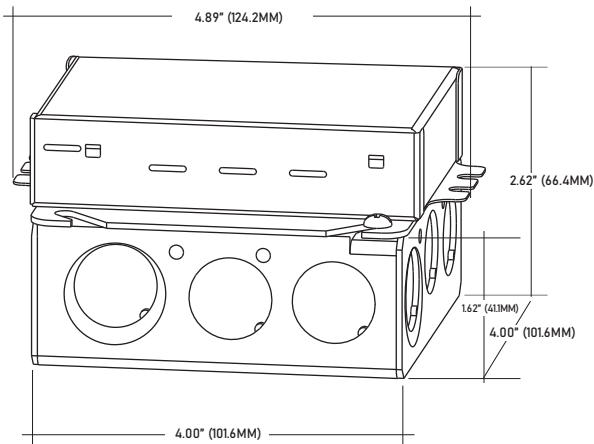

LUTRON 1% | 2 OR 3-WIRE DIMMING

LTEA4U1UKL-CV240 CLASS 2 4.0" x 1.5" x 4.0"
L3DA4U1UKL-CV240 CLASS 2 4.0" x 1.5" x 4.0"