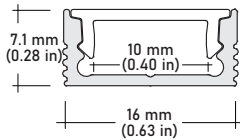

SPECIFICATIONS

INPUT VOLTAGE	24V DC
POWER CONSUMPTION	3.0W per foot
LUMEN OUTPUT	290 Lumens per foot
NO. OF LEDs	81 LEDs per foot
BEAM ANGLE	120°
CRI	90+
DIMMING	MLV, ELV, 0-10 and TRIAC
MAXIMUM RUN LENGTH	20 Feet
FIELD CUTTABLE	Every 1 in
IP RATING	IP45 dry location (indoor)
LUMEN MAINTENANCE	50,000 hrs.
OPERATING TEMPERATURE	-40°F(-40°C)~+140°F(+60°C)
BINNING	1.5 Step Macadam Ellipse
CERTIFICATIONS	UL listed, TITLE 24 JA8
DIMENSIONS	0.39" x 0.045 (width x height)

NOTE:

- 1** = Custom length per Ft. cuttable every 1"
- 2** = Custom color finishes require powder coating. Allow 7 days lead time.

COMPATIBLE ALUMINUM PROFILES

ALU-SF Surface
LENGTHS 39^{3/8"} | 78^{7/8"} | 98"
LENS Clear, Frosted
FINISH Silver | Black

ALU-DS100 Surface Wide
LENGTHS 39^{3/8"} | 78^{7/8"} | 96"
LENS Clear, Frosted
FINISH Silver

ALU-CN Surface, Corner
LENGTHS 39^{3/8"} | 78^{7/8"} | 96"
LENS Clear, Frosted
FINISH Silver | Black

ALP-50C Surface, Corner
LENGTHS 49.25" | 98.5"
LENS Frosted
FINISH White | Black | Silver