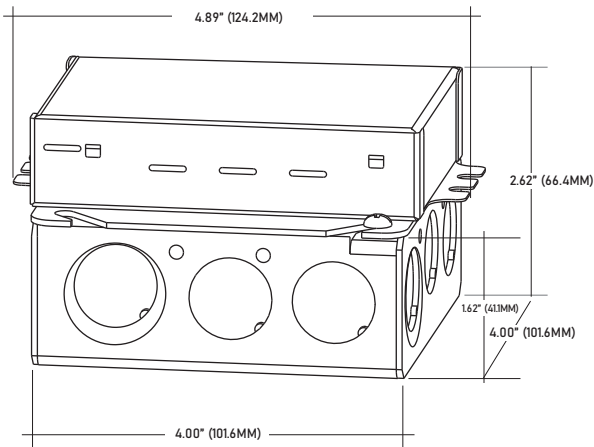

LUTRON 1% | 2 OR 3-WIRE DIMMING

LTEA4U1UKL-CV240 | CLASS 2 | 4.0" x 1.5" x 4.0"

L3DA4U1UKL-CV240 | CLASS 2 | 4.0" x 1.5" x 4.0"