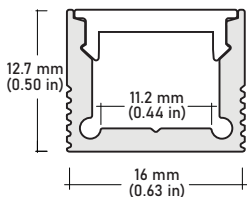

ALU-DS100 Surface Wide
LENGTHS 39^{3/8"} | 78^{7/8"} | 96"
LENS Clear, Frosted
FINISH Silver

ALU-CN Surface, Corner
LENGTHS 39^{3/8"} | 78^{7/8"} | 96"
LENS Clear, Frosted
FINISH Silver | Black

ALP-50C Surface, Corner
LENGTHS 49.25" | 98.5"
LENS Frosted
FINISH White | Black | Silver

ALP-20 Surface
LENGTHS 49.25" | 98.5"
LENS Frosted
FINISH White | Black | Silver

ALP-20R Recessed
LENGTHS 49.25" | 98.5"
LENS Frosted
FINISH White | Black | Silver

ALP-35 Surface
LENGTHS 48" | 96"
LENS Frosted
FINISH Silver

ALP-60R Recessed
LENGTHS 49.25" | 98.5"
LENS Frosted
FINISH White | Black | Silver

ALP-60 Surface
LENGTHS 49.25" | 98.5"
LENS Frosted
FINISH White | Black | Silver

ALP-70 Surface
LENGTHS 49.25" | 98.5"
LENS Frosted
FINISH White | Black | Silver

PSDM-20W-24V	CLASS 2	5.6" x 2" x 2.14"
PSDM-40W-24V	CLASS 2	5.6" x 2" x 2.14"
PSDM-60W-24V	CLASS 2	6.5" x 2.3" x 2.5"
PSDM-100W-24V	CLASS 2	6.5" x 2.3" x 2.5"
PSDM-150W-24V		9.8" x 3" x 3"
PSDM-192W-24V	CLASS 2	7.0" x 7.0" x 3.2"
PSDM-200W-24V		9.8" x 3" x 3"
PSDM-288W-24V	CLASS 2	9.8" x 4.2" x 3.5"
PSDM-300W-24V		7.0" x 7.0" x 3.2"