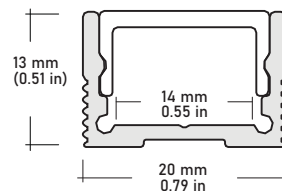

SPECIFICATIONS

INPUT VOLTAGE	24V DC
POWER CONSUMPTION	4W per Ft.
LUMEN OUTPUT	440 Lumens per Ft.
NO. OF LEDs	40 LEDs per Ft.
BEAM ANGLE	120°
CRI	90+
DIMMING	Standard CL dimmers
MAXIMUM RUN LENGTH	16 Ft.
FIELD CUTTABLE	Every 2.47 in (62.7MM)
IP RATING	IP45 dry location (indoor)
LUMEN MAINTENANCE	50,000 hrs.
OPERATING TEMPERATURE	-40°F(-40°C)~+140°F(+60°C)
BINNING	1.5 Step Macadam Elipse
CERTIFICATIONS	UL listed
DIMENSIONS	0.47" x 0.08 (width x height)

ALU-DS100 Surface Wide
LENGTHS 39^{3/8"} | 78^{7/8"} | 96"
LENS Clear, Frosted
FINISH Silver

ALU-CN Surface, Corner
LENGTHS 39^{3/8"} | 78^{7/8"} | 96"
LENS Clear, Frosted
FINISH Silver | Black

ALP-50C Surface, Corner
LENGTHS 49.25" | 98.5"
LENS Frosted
FINISH White | Black | Silver

ALP-20 Surface
LENGTHS 49.25" | 98.5"
LENS Frosted
FINISH White | Black | Silver

ALP-20R Recessed
LENGTHS 49.25" | 98.5"
LENS Frosted
FINISH White | Black | Silver

ALP-35 Surface
LENGTHS 48" | 96"
LENS Frosted
FINISH Silver

ALP-60R Recessed
LENGTHS 49.25" | 98.5"
LENS Frosted
FINISH White | Black | Silver

ALP-60 Surface
LENGTHS 49.25" | 98.5"
LENS Frosted
FINISH White | Black | Silver

ALP-70 Surface
LENGTHS 49.25" | 98.5"
LENS Frosted
FINISH White | Black | Silver