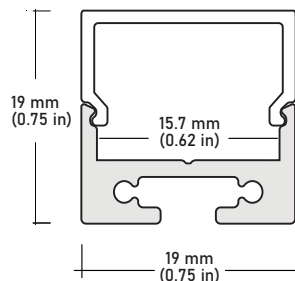

ALP-70 Surface, Suspended
LENGTHS 49.25" | 98.5"
LENS Frosted
FINISH Silver