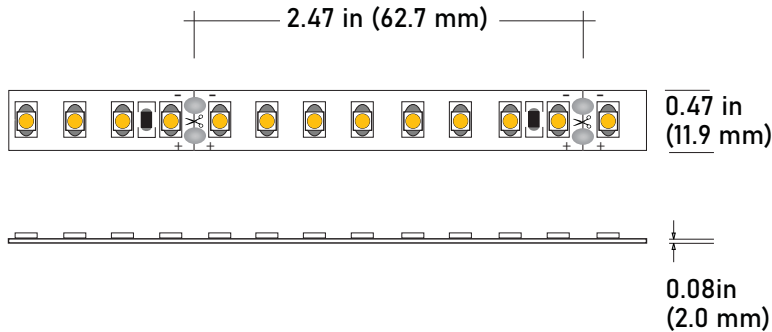

LSM-40HF 4.0W Indoor Flexible LED Strip

JOB NAME: _____
LOCATION: _____
QUOTE/REF#: _____

LSM-40HF is an High-Flux indoor, dimmable flexible LED strip capable of delivering 110 Lumens per watt of light output per ft. Its high lumen output, excellent color rendering, and various color temperature options make it the perfect choice for almost any commercial or residential lighting application.

SPECIFICATIONS

INPUT VOLTAGE	24V DC
POWER CONSUMPTION	4W per Ft.
LUMEN OUTPUT	440 Lumens per Ft.
NO. OF LEDs	40 LEDs per Ft.
BEAM ANGLE	120°
CRI	90+
DIMMING	Standard CL dimmers
MAXIMUM RUN LENGTH	16 Ft.
FIELD CUTTABLE	Every 2.47 in (62.7MM)
IP RATING	IP45 dry location (indoor)
LUMEN MAINTENANCE	50,000 hrs.
OPERATING TEMPERATURE	-40°F(-40°C)~+140°F(+60°C)
BINNING	1.5 Step Macadam Elipse
CERTIFICATIONS	UL listed
DIMENSIONS	0.47" x 0.08 (width x height)

	COLOR TEMP	CRI	LUMEN/FT
	2700K	94	400
	3000K	94	400
	3500K	94	400
	4000K	94	440
	5000K	95	440
	6000K	97	440

LSM-40HF 4.0W Indoor Flexible LED Strip

STANDARD ORDERING CODE

Model	Color Temp	Length	Voltage	Profile
LSM-40HF	27K 2700K	16 16.4 Ft.	24 24 Volts	² See p3 for options
	30K 3000K	100 100 Ft.		
	35K 3500K	¹ XX per Ft.		
	40K 4000K			
	50K 5000K			
	60K 6000K			

PSDM-20W-24V	CLASS 2	5.6" x 2" x 2.14"
PSDM-40W-24V	CLASS 2	5.6" x 2" x 2.14"
PSDM-60W-24V	CLASS 2	6.5" x 2.3" x 2.5"
PSDM-100W-24V	CLASS 2	6.5" x 2.3" x 2.5"
PSDM-150W-24V		9.8" x 3" x 3"
PSDM-192W-24V	CLASS 2	7.0" x 7.0" x 3.2"
PSDM-200W-24V		9.8" x 3" x 3"
PSDM-288W-24V	CLASS 2	9.8" x 4.2" x 3.5"
PSDM-300W-24V		7.0" x 7.0" x 3.2"