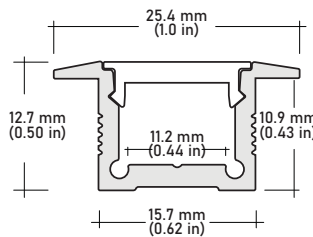

SPECIFICATIONS

INPUT VOLTAGE	24V DC
POWER CONSUMPTION	4W per Ft.
LUMEN OUTPUT	440 Lumens per Ft.
NO. OF LEDs	40 LEDs per Ft.
BEAM ANGLE	120°
CRI	90+
DIMMING	Standard CL dimmers
MAXIMUM RUN LENGTH	16 Ft.
FIELD CUTTABLE	Every 2.47 in (62.7MM)
IP RATING	IP45 dry location (indoor)
LUMEN MAINTENANCE	50,000 hrs.
OPERATING TEMPERATURE	-40°F(-40°C)~+140°F(+60°C)
BINNING	1.5 Step Macadam Elipse
CERTIFICATIONS	UL listed
DIMENSIONS	0.47" x 0.08 (width x height)

ALU-DS100 Surface Wide
LENGTHS 39^{3/8"} | 78^{7/8"} | 96"
LENS Clear, Frosted
FINISH Silver

ALU-CN Surface, Corner
LENGTHS 39^{3/8"} | 78^{7/8"} | 96"
LENS Clear, Frosted
FINISH Silver | Black

ALP-50C Surface, Corner
LENGTHS 49.25" | 98.5"
LENS Frosted
FINISH White | Black | Silver

ALP-20 Surface
LENGTHS 49.25" | 98.5"
LENS Frosted
FINISH White | Black | Silver

ALP-20R Recessed
LENGTHS 49.25" | 98.5"
LENS Frosted
FINISH White | Black | Silver

ALP-35 Surface
LENGTHS 48" | 96"
LENS Frosted
FINISH Silver