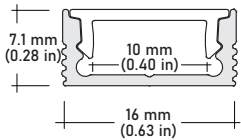

SPECIFICATIONS

INPUT VOLTAGE	24V DC
POWER CONSUMPTION	4W per Ft.
LUMEN OUTPUT	440 Lumens per Ft.
NO. OF LEDs	40 LEDs per Ft.
BEAM ANGLE	120°
CRI	90+
DIMMING	Standard CL dimmers
MAXIMUM RUN LENGTH	16 Ft.
FIELD CUTTABLE	Every 2.47 in (62.7MM)
IP RATING	IP45 dry location (indoor)
LUMEN MAINTENANCE	50,000 hrs.
OPERATING TEMPERATURE	-40°F(-40°C)~+140°F(+60°C)
BINNING	1.5 Step Macadam Elipse
CERTIFICATIONS	UL listed
DIMENSIONS	0.47" x 0.08 (width x height)

NOTE:

- 1** = Custom length per Ft. cuttable every 2.47"
- 2** = Custom color finishes require powder coating. Allow 7 days lead time.

COMPATIBLE ALUMINUM PROFILES

ALU-SF Surface
LENGTHS 39^{3/8"} | 78^{7/8"} | 98"
LENS Clear, Frosted
FINISH Silver | Black

ALU-DS100 Surface Wide
LENGTHS 39^{3/8"} | 78^{7/8"} | 96"
LENS Clear, Frosted
FINISH Silver

ALU-CN Surface, Corner
LENGTHS 39^{3/8"} | 78^{7/8"} | 96"
LENS Clear, Frosted
FINISH Silver | Black

ALP-50C Surface, Corner
LENGTHS 49.25" | 98.5"
LENS Frosted
FINISH White | Black | Silver