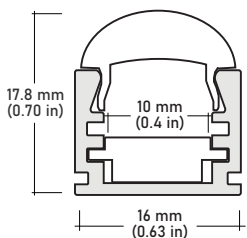

ALU-DS100 Surface Wide
LENGTHS 39^{3/8"} | 78^{7/8"} | 96"
LENS Clear, Frosted
FINISH Silver

ALU-CN Surface, Corner
LENGTHS 39^{3/8"} | 78^{7/8"} | 96"
LENS Clear, Frosted
FINISH Silver | Black

ALP-50C Surface, Corner
LENGTHS 49.25" | 98.5"
LENS Frosted
FINISH White | Black | Silver

ALP-20 Surface
LENGTHS 49.25" | 98.5"
LENS Frosted
FINISH White | Black | Silver

ALP-20R Recessed
LENGTHS 49.25" | 98.5"
LENS Frosted
FINISH White | Black | Silver

ALP-35 Surface
LENGTHS 48" | 96"
LENS Frosted
FINISH Silver

ALP-60R Recessed
LENGTHS 49.25" | 98.5"
LENS Frosted
FINISH White | Black | Silver

ALP-60 Surface
LENGTHS 49.25" | 98.5"
LENS Frosted
FINISH White | Black | Silver

ALP-70 Surface
LENGTHS 49.25" | 98.5"
LENS Frosted
FINISH White | Black | Silver

PSDM-20W-24V	CLASS 2	5.6" x 2" x 2.14"
PSDM-40W-24V	CLASS 2	5.6" x 2" x 2.14"
PSDM-60W-24V	CLASS 2	6.5" x 2.3" x 2.5"
PSDM-100W-24V	CLASS 2	6.5" x 2.3" x 2.5"
PSDM-150W-24V		9.8" x 3" x 3"
PSDM-192W-24V	CLASS 2	7.0" x 7.0" x 3.2"
PSDM-200W-24V		9.8" x 3" x 3"
PSDM-288W-24V	CLASS 2	9.8" x 4.2" x 3.5"
PSDM-300W-24V		7.0" x 7.0" x 3.2"