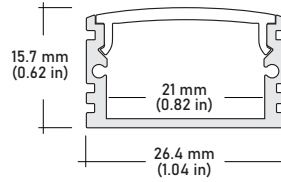

SPECIFICATIONS

INPUT VOLTAGE	24V DC
POWER CONSUMPTION	4W per Ft.
LUMEN OUTPUT	440 Lumens per Ft.
NO. OF LEDs	40 LEDs per Ft.
BEAM ANGLE	120°
CRI	90+
DIMMING	Standard CL dimmers
MAXIMUM RUN LENGTH	16 Ft.
FIELD CUTTABLE	Every 2.47 in (62.7MM)
IP RATING	IP45 dry location (indoor)
LUMEN MAINTENANCE	50,000 hrs.
OPERATING TEMPERATURE	-40°F(-40°C)~+140°F(+60°C)
BINNING	1.5 Step Macadam Elipse
CERTIFICATIONS	UL listed
DIMENSIONS	0.47" x 0.08 (width x height)

NOTE:

- 1** = Custom length per Ft. cuttable every 2.47"
- 2** = Custom color finishes require powder coating. Allow 7 days lead time.

COMPATIBLE ALUMINUM PROFILES

ALU-SF Surface
LENGTHS 39^{3/8"} | 78^{7/8"} | 98"
LENS Clear, Frosted
FINISH Silver | Black

ALU-DS100 Surface Wide
LENGTHS 39^{3/8"} | 78^{7/8"} | 96"
LENS Clear, Frosted
FINISH Silver

ALU-CN Surface, Corner
LENGTHS 39^{3/8"} | 78^{7/8"} | 96"
LENS Clear, Frosted
FINISH Silver | Black

ALP-50C Surface, Corner
LENGTHS 49.25" | 98.5"
LENS Frosted
FINISH White | Black | Silver

PSDM-20W-24V	CLASS 2	5.6" x 2" x 2.14"
PSDM-40W-24V	CLASS 2	5.6" x 2" x 2.14"
PSDM-60W-24V	CLASS 2	6.5" x 2.3" x 2.5"
PSDM-100W-24V	CLASS 2	6.5" x 2.3" x 2.5"
PSDM-150W-24V		9.8" x 3" x 3"
PSDM-192W-24V	CLASS 2	7.0" x 7.0" x 3.2"
PSDM-200W-24V		9.8" x 3" x 3"
PSDM-288W-24V	CLASS 2	9.8" x 4.2" x 3.5"
PSDM-300W-24V		7.0" x 7.0" x 3.2"