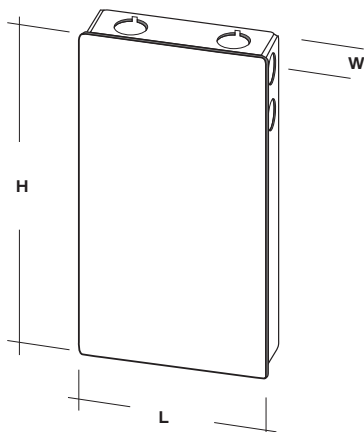

L3DA4U1UKL-CV240 | CLASS 2 | 4.0" x 1.5" x 4.0"

LUTRON 1%

PSDE-96W-24V-ECO | CLASS 2 | 10.5" x 3.0" x 2.0"