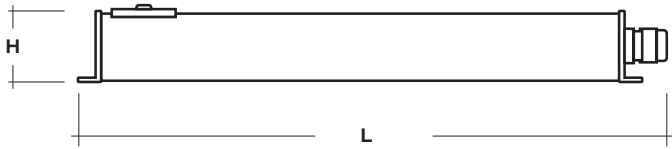

LSM-40HF 4.0W Indoor Flexible LED Strip

COMPATIBLE TRANSFORMERS

PSDE SERIES | 0-10V DIMMING W/ JUNCTION BOX

PSDE-100W-24V-010-JB | CLASS 2 | 12.32" x 1.77" x 1.67"