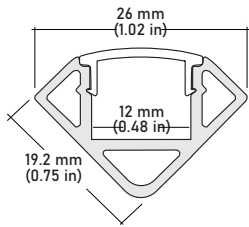

SPECIFICATIONS

INPUT VOLTAGE	24V DC
POWER CONSUMPTION	4W per Ft.
LUMEN OUTPUT	440 Lumens per Ft.
NO. OF LEDs	40 LEDs per Ft.
BEAM ANGLE	120°
CRI	90+
DIMMING	Standard CL dimmers
MAXIMUM RUN LENGTH	16 Ft.
FIELD CUTTABLE	Every 2.47 in (62.7MM)
IP RATING	IP45 dry location (indoor)
LUMEN MAINTENANCE	50,000 hrs.
OPERATING TEMPERATURE	-40°F(-40°C)~+140°F(+60°C)
BINNING	1.5 Step Macadam Elipse
CERTIFICATIONS	UL listed
DIMENSIONS	0.47" x 0.08 (width x height)

NOTE:

- 1** = Custom length per Ft. cuttable every 2.47"
- 2** = Custom color finishes require powder coating. Allow 7 days lead time.

COMPATIBLE ALUMINUM PROFILES

ALU-SF Surface
LENGTHS 39^{3/8"} | 78^{7/8"} | 98"
LENS Clear, Frosted
FINISH Silver | Black

ALU-DS100 Surface Wide
LENGTHS 39^{3/8"} | 78^{7/8"} | 96"
LENS Clear, Frosted
FINISH Silver

ALU-CN Surface, Corner
LENGTHS 39^{3/8"} | 78^{7/8"} | 96"
LENS Clear, Frosted
FINISH Silver | Black

ALP-50C Surface, Corner
LENGTHS 49.25" | 98.5"
LENS Frosted
FINISH White | Black | Silver

PSDM-20W-24V	CLASS 2	5.6" x 2" x 2.14"
PSDM-40W-24V	CLASS 2	5.6" x 2" x 2.14"
PSDM-60W-24V	CLASS 2	6.5" x 2.3" x 2.5"
PSDM-100W-24V	CLASS 2	6.5" x 2.3" x 2.5"
PSDM-150W-24V		9.8" x 3" x 3"
PSDM-192W-24V	CLASS 2	7.0" x 7.0" x 3.2"
PSDM-200W-24V		9.8" x 3" x 3"
PSDM-288W-24V	CLASS 2	9.8" x 4.2" x 3.5"
PSDM-300W-24V		7.0" x 7.0" x 3.2"