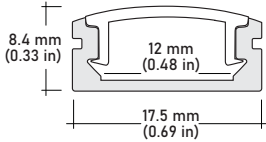

SPECIFICATIONS

INPUT VOLTAGE	24V DC
POWER CONSUMPTION	4W per Ft.
LUMEN OUTPUT	440 Lumens per Ft.
NO. OF LEDs	40 LEDs per Ft.
BEAM ANGLE	120°
CRI	90+
DIMMING	Standard CL dimmers
MAXIMUM RUN LENGTH	16 Ft.
FIELD CUTTABLE	Every 2.47 in (62.7MM)
IP RATING	IP45 dry location (indoor)
LUMEN MAINTENANCE	50,000 hrs.
OPERATING TEMPERATURE	-40°F(-40°C)~+140°F(+60°C)
BINNING	1.5 Step Macadam Elipse
CERTIFICATIONS	UL listed
DIMENSIONS	0.47" x 0.08 (width x height)

NOTE:

- 1** = Custom length per Ft. cuttable every 2.47"
- 2** = Custom color finishes require powder coating. Allow 7 days lead time.

COMPATIBLE ALUMINUM PROFILES

ALU-SF Surface
LENGTHS 39^{3/8"} | 78^{7/8"} | 98"
LENS Clear, Frosted
FINISH Silver | Black

ALU-DS100 Surface Wide
LENGTHS 39^{3/8"} | 78^{7/8"} | 96"
LENS Clear, Frosted
FINISH Silver

ALU-CN Surface, Corner
LENGTHS 39^{3/8"} | 78^{7/8"} | 96"
LENS Clear, Frosted
FINISH Silver | Black

ALP-50C Surface, Corner
LENGTHS 49.25" | 98.5"
LENS Frosted
FINISH White | Black | Silver