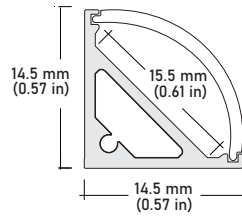

SPECIFICATIONS

INPUT VOLTAGE	24V DC
POWER CONSUMPTION	4W per Ft.
LUMEN OUTPUT	440 Lumens per Ft.
NO. OF LEDs	40 LEDs per Ft.
BEAM ANGLE	120°
CRI	90+
DIMMING	Standard CL dimmers
MAXIMUM RUN LENGTH	16 Ft.
FIELD CUTTABLE	Every 2.47 in (62.7MM)
IP RATING	IP45 dry location (indoor)
LUMEN MAINTENANCE	50,000 hrs.
OPERATING TEMPERATURE	-40°F(-40°C)~+140°F(+60°C)
BINNING	1.5 Step Macadam Elipse
CERTIFICATIONS	UL listed
DIMENSIONS	0.47" x 0.08 (width x height)

NOTE:

- 1** = Custom length per Ft. cuttable every 2.47"
- 2** = Custom color finishes require powder coating. Allow 7 days lead time.

COMPATIBLE ALUMINUM PROFILES

ALU-SF Surface
LENGTHS 39^{3/8"} | 78^{7/8"} | 98"
LENS Clear, Frosted
FINISH Silver | Black

ALU-DS100 Surface Wide
LENGTHS 39^{3/8"} | 78^{7/8"} | 96"
LENS Clear, Frosted
FINISH Silver

ALU-CN Surface, Corner
LENGTHS 39^{3/8"} | 78^{7/8"} | 96"
LENS Clear, Frosted
FINISH Silver | Black

ALP-50C Surface, Corner
LENGTHS 49.25" | 98.5"
LENS Frosted
FINISH White | Black | Silver

ALP-20 Surface
LENGTHS 49.25" | 98.5"
LENS Frosted
FINISH White | Black | Silver

ALP-20R Recessed
LENGTHS 49.25" | 98.5"
LENS Frosted
FINISH White | Black | Silver

ALP-35 Surface
LENGTHS 48" | 96"
LENS Frosted
FINISH Silver