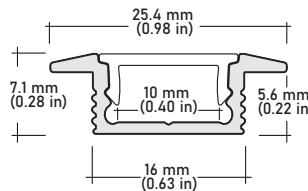

SPECIFICATIONS

INPUT VOLTAGE	24V DC
POWER CONSUMPTION	4W per Ft.
LUMEN OUTPUT	440 Lumens per Ft.
NO. OF LEDs	40 LEDs per Ft.
BEAM ANGLE	120°
CRI	90+
DIMMING	Standard CL dimmers
MAXIMUM RUN LENGTH	16 Ft.
FIELD CUTTABLE	Every 2.47 in (62.7MM)
IP RATING	IP45 dry location (indoor)
LUMEN MAINTENANCE	50,000 hrs.
OPERATING TEMPERATURE	-40°F(-40°C)~+140°F(+60°C)
BINNING	1.5 Step Macadam Elipse
CERTIFICATIONS	UL listed
DIMENSIONS	0.47" x 0.08 (width x height)

NOTE:

- 1** = Custom length per Ft. cuttable every 2.47"
- 2** = Custom color finishes require powder coating. Allow 7 days lead time.

COMPATIBLE ALUMINUM PROFILES

ALU-SF Surface
LENGTHS 39^{3/8"} | 78^{7/8"} | 98"
LENS Clear, Frosted
FINISH Silver | Black

ALU-DS100 Surface Wide
LENGTHS 39^{3/8"} | 78^{7/8"} | 96"
LENS Clear, Frosted
FINISH Silver

ALU-CN Surface, Corner
LENGTHS 39^{3/8"} | 78^{7/8"} | 96"
LENS Clear, Frosted
FINISH Silver | Black

ALP-50C Surface, Corner
LENGTHS 49.25" | 98.5"
LENS Frosted
FINISH White | Black | Silver

ALP-20 Surface
LENGTHS 49.25" | 98.5"
LENS Frosted
FINISH White | Black | Silver

ALP-20R Recessed
LENGTHS 49.25" | 98.5"
LENS Frosted
FINISH White | Black | Silver

ALP-35 Surface
LENGTHS 48" | 96"
LENS Frosted
FINISH Silver