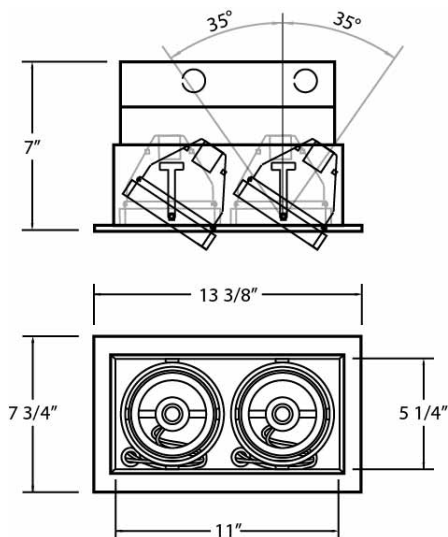

TE132LED, 2-LIGHT LED MULTIPLE RECESS

Product Details

Item No.	:	TE132LED-22
Finish	:	White
Shade	:	White
Length	:	13.44"
Width	:	7.69"
Height	:	7.25"
Est. Weight	:	10.45 lbs
Approval	:	cETLus

BULB DETAILS

No. of Bulbs	:	2
Bulb Type	:	LED
Bulb Wattage	:	26W
Bulb Socket	:	LED
Input Voltage	:	120V
Dimmable	:	Yes
Lumens	:	5264lm
Kelvin	:	3000K
CRI	:	80+
Bulb Included	:	Yes

Options Available

ITEM NO.	FINISH	SHADE
TE132LED-01	Black	Black
TE132LED-02	Black	White
TE132LED-0N	Black	Platinum
TE132LED-22	White	White

TECHNICAL DETAILS

Driver	:	Inventronics 35w Driver
Beam Angle	:	40 degrees
Housing Model No.	:	Nc: 24058-018 Ic: 24078-016

HOUSING DETAILS

HOUSING #	APPLICATION	CUT HOLE	LENGTH	WIDTH	LAMPING
24058-018	New Construction	12.5" x 6.75"	17.5"	11.25"	26W LED
24078-016	Insulated Ceiling	12.5" x 6.75"	20.25"	12.75"	