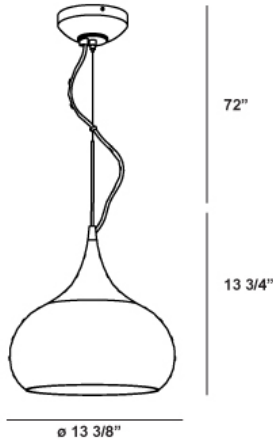

### Product Details

Item No.	:	14669-019
Finish	:	Chrome
Shade	:	Opal
Diameter	:	13.25"
Height	:	13.75"
Est. Weight	:	5.79 lbs
Approval	:	cETLus

### TECHNICAL DETAILS

Hanging Support Type	:	Aircraft Cable
Aircraft Cable Length	:	72"
Canopy Diameter	:	5"
Canopy Height	:	2"