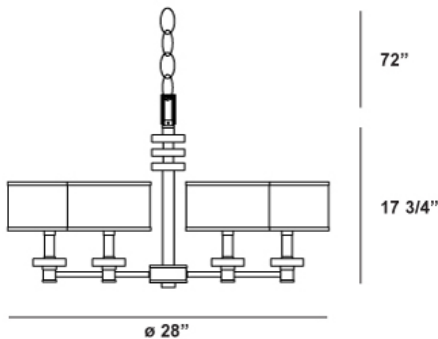

SAVVY, 6-LIGHT CHANDELIER

Product Details

Item No.	:	15862-027
Finish	:	Satin Nickel
Shade	:	White
Diameter	:	28"
Height	:	17.75"
Est. Weight	:	14.43 lbs
Approval	:	cULus

BULB DETAILS

No. of Bulbs	:	6
Bulb Type	:	B10
Bulb Voltage	:	120V
Bulb Wattage	:	60W
Bulb Socket	:	E12
Input Voltage	:	120V
Dimmable	:	Yes
Bulb Included	:	No

TECHNICAL DETAILS

Hanging Support Type	:	Chain
Chain Length	:	72"

PROJECT INFORMATION

Job Name: Date: Type:

Comments: