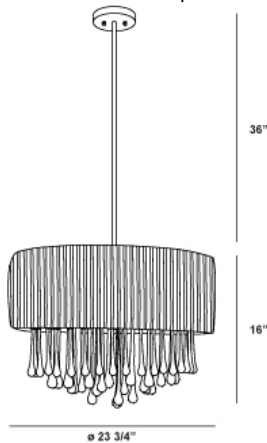

PENCHANT, 6-LIGHT CIRCULAR PENDANT

Product Details

Item No.	:	16035-034
Finish	:	Chrome
Shade	:	White Fabric
Diameter	:	23.75"
Height	:	16"
Est. Weight	:	14.74 lbs
Approval	:	cULus

BULB DETAILS

No. of Bulbs	:	6
Bulb Type	:	A19
Bulb Voltage	:	120V
Bulb Wattage	:	60W
Bulb Socket	:	E26
Input Voltage	:	120V
Dimmable	:	Yes
Bulb Included	:	No

Options Available

ITEM NO.	FINISH	SHADE
16035-010	Black	Black Fabric
16035-034	Chrome	White Fabric

TECHNICAL DETAILS

Hanging Support Type	:	Rod
Rod Length	:	36"

Comes with 6 inch , 12 inch and 18 inch Extension Rods. A shimmering midnight-black drum shade elegantly supports a waterfall of sparkling crystal teardrops. The translucent shade grants an alluring amount of radiance to match the opulent luxury.