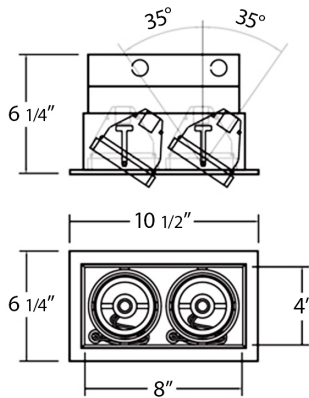

TE162LED, 2-LIGHT LED MULTIPLE RECESS

Product Details

Item No.	:	TE162LED-22
Finish	:	White
Shade	:	White
Length	:	10.44"
Width	:	6.13"
Height	:	6.31"
Est. Weight	:	7.76 lbs
Approval	:	cETLus

BULB DETAILS

TECHNICAL DETAILS

Driver	:	Es 16.8w Current Driver
Housing Model No.	:	Nc: 24052-016 Ic: 24072-014

HOUSING DETAILS

HOUSING #	APPLICATION	CUT HOLE	LENGTH	WIDTH	LAMPING
24052-016	New Construction	9.5" x 5.125"	14.75"	9.25"	15W LED
24072-014	Insulated Ceiling	9.5" x 5.125"	17"	12.75"	