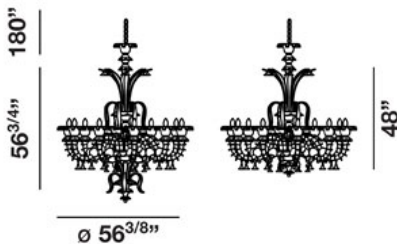

PROJECT INFORMATION

Job Name: Date: Type:

Comments: