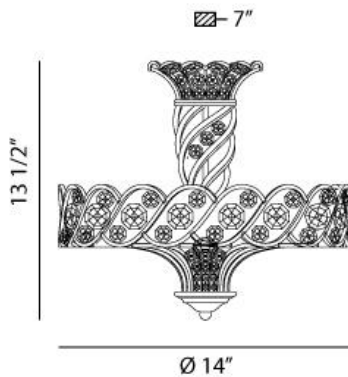

Options Available

ITEM NO.	FINISH	SHADE
17472-012	Silver Leaf	Crystal

An aged silver finish provides a vintage touch to this diamond-esque showpiece. The spiral structure framework houses octagonal crystal glass designs, accented with prismatic droplets. This sparkling design shines with a shimmering clarity, while providing unrivalled illumination.