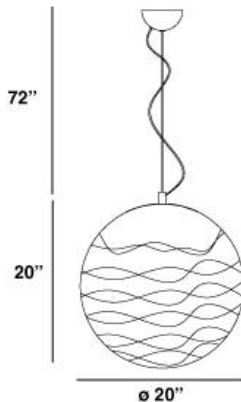

MELODY, 4-LIGHT PENDANT

Product Details

Item No.	:	17734-011
Finish	:	Chrome
Shade	:	Clear Acrylic
Diameter	:	20"
Height	:	20"
Est. Weight	:	11.84 lbs
Approval	:	cETLus

BULB DETAILS

No. of Bulbs	:	4
Bulb Type	:	G9
Bulb Voltage	:	120V
Bulb Wattage	:	40W
Bulb Socket	:	G9
Input Voltage	:	120V
Dimmable	:	Yes
Bulb Included	:	Yes

Options Available

ITEM NO.	FINISH	SHADE
17734-011	Chrome	Clear Acrylic

Chrome with clear acrylic

TECHNICAL DETAILS

Hanging Support Type	:	Aircraft Cable
Aircraft Cable Length	:	72"
Power Wire Length	:	96"
Canopy Width	:	2.25"
Canopy Height	:	4.75"