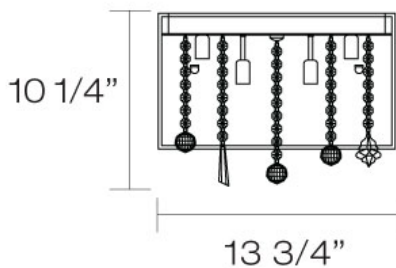

TECHNICAL DETAILS

Hanging Support Type	:	Aircraft Cable
Aircraft Cable Length	:	72"
Power Wire Length	:	72"

PROJECT INFORMATION

Job Name: Date: Type:

Comments: