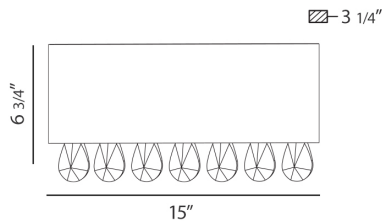

PROJECT INFORMATION

Job Name: Date: Type:

Comments: