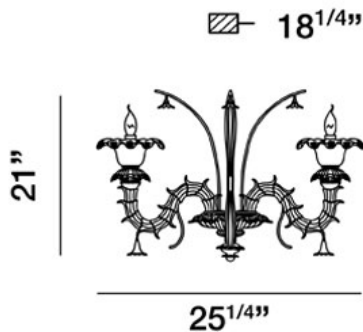

ORILLIA, 2-LIGHT WALL SCONCE

Product Details

Item No.	:	19532-011
Finish	:	Chrome
Shade	:	Black
Length	:	25.25"
Height	:	21"
Max Extension	:	18.25"
Est. Weight	:	16.37 lbs
Approval	:	cULus

BULB DETAILS

No. of Bulbs	:	2
Bulb Type	:	B10
Bulb Voltage	:	120V
Bulb Wattage	:	60W
Bulb Socket	:	E12
Input Voltage	:	120V
Dimmable	:	Yes
Bulb Included	:	No

TECHNICAL DETAILS

Canopy Diameter	:	7.8"
Canopy Height	:	3.9"

PROJECT INFORMATION

Job Name: Date: Type:

Comments: