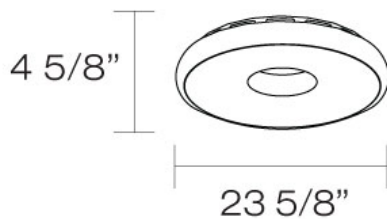

CIAMBELLA, 1-LIGHT LARGE FLUSHMOUNT

Product Details

Item No.	:	19580-012
Finish	:	White
Shade	:	White
Diameter	:	24"
Height	:	5"
Est. Weight	:	11.98 lbs
Approval	:	cETLus

BULB DETAILS

No. of Bulbs	:	1
Bulb Type	:	T5CIRCLINE
Bulb Wattage	:	65W
Bulb Socket	:	2GX13
Input Voltage	:	120V
Dimmable	:	No
Bulb Included	:	No

TECHNICAL DETAILS

Power Wire Length	:	6"
Canopy Diameter	:	23.625"
Canopy Height	:	4.25"
Ballast	:	65w Fulham Ballast

PROJECT INFORMATION

Job Name: Date: Type:

Comments: