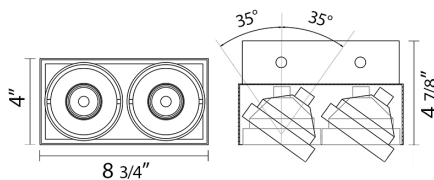

TE612LED, 2-LIGHT TRIMLESS LED MULTIPLE RECESS

Product Details

Item No.	:	TE612LED-01
Finish	:	Black
Length	:	8.75"
Width	:	4"
Height	:	4.88"
Est. Weight	:	6.44 lbs
Approval	:	cETLus

BULB DETAILS

No. of Bulbs	:	2
Bulb Type	:	LED
Bulb Wattage	:	15W
Bulb Socket	:	LED
Input Voltage	:	120V
Dimmable	:	Yes
Lumens	:	2580lm
Kelvin	:	3000K
CRI	:	80+
Bulb Included	:	Yes

Options Available

ITEM NO.	FINISH	SHADE
TE612LED-01	Black	
TE612LED-02	White	

TECHNICAL DETAILS

Driver	:	Es 16.8w Current Driver
Beam Angle	:	40 degrees
Housing Model No.	:	Nc: 24064-019 Ic: 24084-017

HOUSING DETAILS

HOUSING #	APPLICATION	CUT HOLE	LENGTH	WIDTH	LAMPING
24064-019	New Construction	8.375" x 4.188"	14.75"	9.25"	15W LED
24084-017	Insulated Ceiling	8.375" x 4.188"	17"	8.75"	

PROJECT INFORMATION

Job Name: Date: Type: