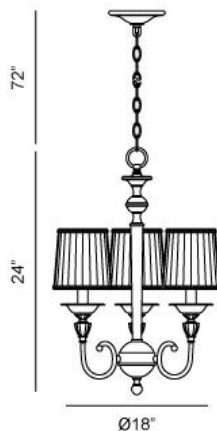

### Product Details

Item No.	:	20301-019
Finish	:	Antique Bronze
Shade	:	White Pleated Chiffon
Diameter	:	18"
Height	:	24"
Est. Weight	:	12.67 lbs
Approval	:	cULus

### TECHNICAL DETAILS

Hanging Support Type	:	Chain
Chain Length	:	72"
Canopy Diameter	:	5.5"
Canopy Height	:	1.25"