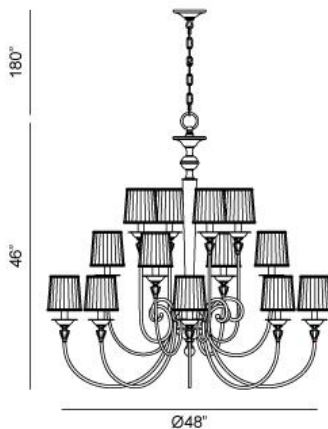

LOCKSLEY, LOCKSLEY, 16-LIGHT CHANDELIER

Product Details

Item No.	:	20304-010
Finish	:	Antique Bronze
Shade	:	White Pleated Chiffon
Diameter	:	48"
Height	:	46"
Est. Weight	:	66 lbs
Approval	:	cULus

BULB DETAILS

No. of Bulbs	:	16
Bulb Type	:	B10
Bulb Voltage	:	120V
Bulb Wattage	:	60W
Bulb Socket	:	E12
Input Voltage	:	120V
Dimmable	:	Yes
Bulb Included	:	No

Options Available

ITEM NO.	FINISH	SHADE
20304-010	Antique Bronze	White Pleated Chiffon

Subtle handcrafted burnished bronze finished frame refined with an ivory silk shade with an accent of crystal complimenting the silhouette arm and bobèche.

TECHNICAL DETAILS

Hanging Support Type	:	Chain
Chain Length	:	180"
Canopy Diameter	:	5.5"
Canopy Height	:	1.25"