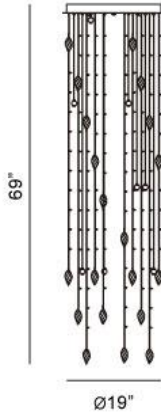

VEGA, 15-LIGHT PENDANT

Product Details

Item No.	:	20350-017
Finish	:	Chrome
Shade	:	Clear Crystal
Diameter	:	19"
Height	:	69"
Est. Weight	:	39.6 lbs
Approval	:	cETLus

BULB DETAILS

No. of Bulbs	:	15
Bulb Type	:	G4
Bulb Voltage	:	12V
Bulb Wattage	:	20W
Bulb Socket	:	G4
Input Voltage	:	120V
Dimmable	:	Yes
Bulb Included	:	Yes

Options Available

ITEM NO.	FINISH	SHADE
20350-017	Chrome	Clear Crystal
20350-024	Chrome	Smoke Crystal
20350-031	Chrome	Amber Crystal

Cascading waterfall of blown glass rods and hand polished crystal elements off of a mirrored chrome body sparkle endlessly the reflections of a pure form of beauty.