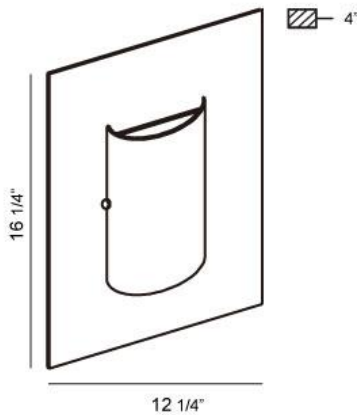

MASAKO, 1-LIGHT WALL SCONCE

Product Details

Item No.	:	20360-016
Finish	:	Satin Nickel
Shade	:	Frosted White Glass
Width	:	12.25"
Height	:	16.25"
Max Extension	:	4"
Est. Weight	:	7.36 lbs
Approval	:	cETLus

BULB DETAILS

No. of Bulbs	:	1
Bulb Type	:	A19
Bulb Voltage	:	120V
Bulb Wattage	:	100W
Bulb Socket	:	E26
Input Voltage	:	120V
Dimmable	:	Yes
Bulb Included	:	No

Options Available

ITEM NO.	FINISH	SHADE
20360-016	Satin Nickel	Frosted White Glass

Rich nickel plating, frames a blown glass diffusing a fluorescent energy saving light source.

TECHNICAL DETAILS

Power Wire Length	:	6"
Canopy Width	:	5.125"
Canopy Height	:	8.25"

PROJECT INFORMATION

Job Name: Date: Type: