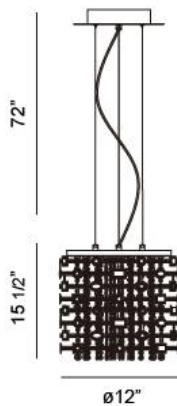

MICA, 3-LIGHT PENDANT

Product Details

Item No.	:	20390-013
Finish	:	Chrome
Shade	:	Clear Crystal
Diameter	:	12"
Height	:	15.5"
Est. Weight	:	19.23 lbs
Approval	:	cETLus

BULB DETAILS

No. of Bulbs	:	3
Bulb Type	:	G9
Bulb Voltage	:	120V
Bulb Wattage	:	60W
Bulb Socket	:	G9
Input Voltage	:	120V
Dimmable	:	Yes
Bulb Included	:	Yes

Options Available

ITEM NO.	FINISH	SHADE
20390-013	Chrome	Clear Crystal

Intricate crystal in lays within the laser cut chrome give dimension to the lines of this collection.

TECHNICAL DETAILS

Hanging Support Type	:	Aircraft Cable
Aircraft Cable Length	:	72"