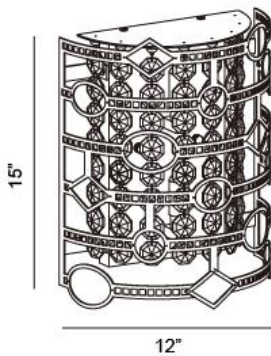

MICA, 2-LIGHT WALL SCONCE

Product Details

Item No.	:	20395-018
Finish	:	Chrome
Shade	:	Clear Crystal
Length	:	12"
Height	:	15"
Max Extension	:	6"
Est. Weight	:	11.4 lbs
Approval	:	cETLus

BULB DETAILS

No. of Bulbs	:	2
Bulb Type	:	G9
Bulb Voltage	:	120V
Bulb Wattage	:	60W
Bulb Socket	:	G9
Input Voltage	:	120V
Dimmable	:	Yes
Bulb Included	:	Yes

Options Available

ITEM NO.	FINISH	SHADE
20395-018	Chrome	Clear Crystal

Intricate crystal in lays within the laser cut chrome give dimension to the lines of this collection.

 6"

PROJECT INFORMATION

Job Name: Date: Type: