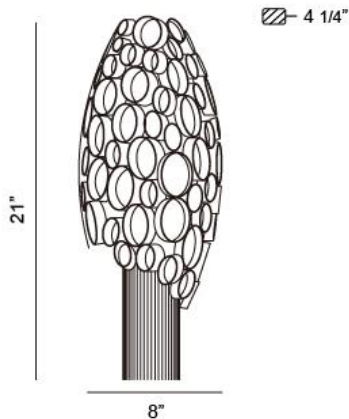

CAMEO, 2-LIGHT WALL SCONCE

Product Details

Item No.	:	20410-018
Finish	:	Nickel
Shade	:	Clear Crystal
Length	:	8"
Height	:	21"
Max Extension	:	4.25"
Est. Weight	:	5.59 lbs
Approval	:	cETLus

BULB DETAILS

No. of Bulbs	:	2
Bulb Type	:	G9
Bulb Voltage	:	120V
Bulb Wattage	:	60W
Bulb Socket	:	G9
Input Voltage	:	120V
Dimmable	:	Yes
Bulb Included	:	Yes

Options Available

ITEM NO.	FINISH	SHADE
20410-018	Nickel	Clear Crystal

The machined honeycomb is the perfect shelter for the chain metal. Incredible detail and craftsmanship allow this collection to be the highlight of any design.