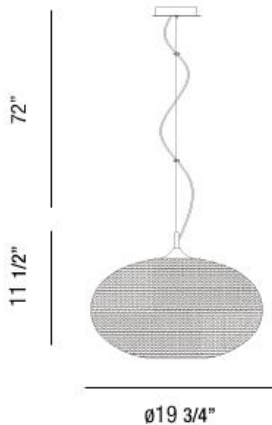

OTRA, 3-LIGHT PENDANT

Product Details

Item No.	:	22920-010
Finish	:	Chrome
Shade	:	Aluminum
Diameter	:	19.75"
Height	:	11.5"
Est. Weight	:	9.9 lbs
Approval	:	cULus

BULB DETAILS

No. of Bulbs	:	3
Bulb Type	:	A19
Bulb Voltage	:	120V
Bulb Wattage	:	60W
Bulb Socket	:	E26
Input Voltage	:	120V
Dimmable	:	Yes
Bulb Included	:	No

Options Available

ITEM NO.	FINISH	SHADE
22920-010	Chrome	Aluminum

Polished aluminum weave with chrome canopy and mounting hardware

TECHNICAL DETAILS

Hanging Support Type	:	Aircraft Cable
Aircraft Cable Length	:	72"