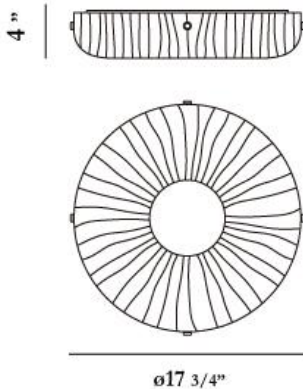

### Product Details

Item No.	:	22935-014
Finish	:	Clear
Shade	:	Clear Sugar Glass
Diameter	:	17.75"
Height	:	4"
Est. Weight	:	23.5 lbs
Approval	:	cETLus

### TECHNICAL DETAILS

Canopy Diameter	:	15.75"
Canopy Height	:	0.8"