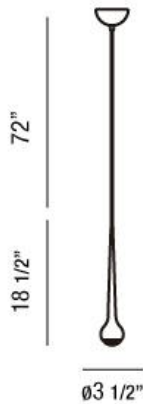

MICRO, 1-LIGHT LED PENDANT

Product Details

Item No.	:	22960-016
Finish	:	Chrome
Shade	:	Chrome
Diameter	:	3.5"
Height	:	18.5"
Est. Weight	:	4.29 lbs
Approval	:	cETLus

BULB DETAILS

No. of Bulbs	:	1
Bulb Type	:	LED
Bulb Wattage	:	2.4W
Bulb Socket	:	LED
Input Voltage	:	120V
Dimmable	:	Yes
Lumens	:	360lm
Kelvin	:	4000K
CRI	:	80+
Bulb Included	:	Yes

Options Available

ITEM NO.	FINISH	SHADE
22960-016	Chrome	Chrome

Hand polished chrome with polycarbonate fresnel diffuser

TECHNICAL DETAILS

Hanging Support Type	:	Wire
Wire Length	:	72"

PROJECT INFORMATION

Job Name: Date: Type: