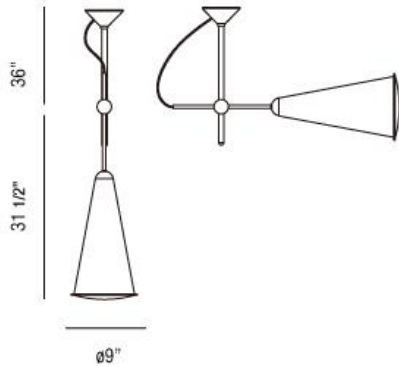

MANERA, 1-LIGHT PENDANT

Product Details

Item No.	:	22976-017
Finish	:	Aluminum
Shade	:	Aluminum
Diameter	:	9"
Height	:	31.5"
Est. Weight	:	8.29 lbs
Approval	:	cETLus

BULB DETAILS

No. of Bulbs	:	1
Bulb Type	:	A19
Bulb Voltage	:	120V
Bulb Wattage	:	60W
Bulb Socket	:	E26
Input Voltage	:	120V
Dimmable	:	Yes
Bulb Included	:	No

Options Available

ITEM NO.	FINISH	SHADE
22976-017	Aluminum	Aluminum

COMES WITH 6 inch +12 inch +18 inch EXTENSION RODS

TECHNICAL DETAILS

Hanging Support Type	:	Rod
Rod Length	:	36"

PROJECT INFORMATION

Job Name: Date: Type: