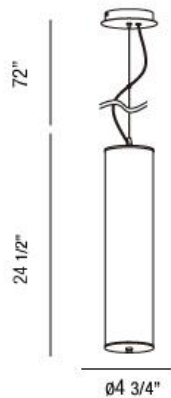

### Product Details

Item No.	:	22996-015
Finish	:	Chrome
Shade	:	Frosted White
Diameter	:	4.75"
Height	:	24.5"
Est. Weight	:	9.42 lbs
Approval	:	cETLus

### BULB DETAILS

No. of Bulbs	:	3
Bulb Type	:	T5
Bulb Wattage	:	14W
Bulb Socket	:	G5
Input Voltage	:	120V
Dimmable	:	No
Bulb Included	:	No

### TECHNICAL DETAILS

Hanging Support Type	:	Aircraft Cable
Aircraft Cable Length	:	72"
Canopy Diameter	:	4.75"
Canopy Height	:	1"
Ballast	:	14w Fulham Ballast