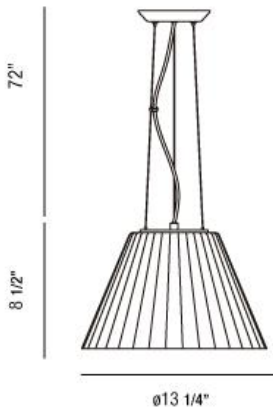

RIBO, 1-LIGHT SMALL PENDANT

Product Details

Item No.	:	23067-028
Finish	:	Chrome
Shade	:	Red
Diameter	:	13.25"
Height	:	8.5"
Est. Weight	:	9.99 lbs
Approval	:	cETLus

BULB DETAILS

No. of Bulbs	:	1
Bulb Type	:	A19
Bulb Voltage	:	120V
Bulb Wattage	:	100W
Bulb Socket	:	E26
Input Voltage	:	120V
Dimmable	:	Yes
Bulb Included	:	No

Options Available

ITEM NO.	FINISH	SHADE
23067-011	Chrome	Clear
23067-028	Chrome	Red
23067-035	Chrome	Black
23067-042	Chrome	Opal White

TECHNICAL DETAILS

Hanging Support Type	:	Aircraft Cable
Aircraft Cable Length	:	72"
Canopy Diameter	:	5.5"
Canopy Height	:	0.75"

Ribbed cast glass with opal inner globediffuser and polished chrome hardware

PROJECT INFORMATION

Job Name: Date: Type:

Comments: