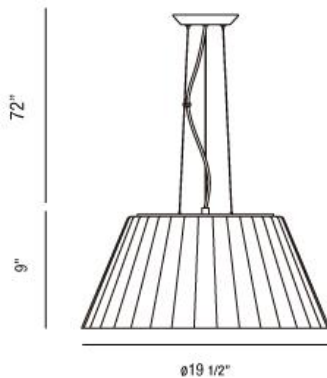

TECHNICAL DETAILS

Hanging Support Type	:	Aircraft Cable
Aircraft Cable Length	:	72"
Canopy Diameter	:	6.25"
Canopy Height	:	0.75"

Ribbed cast glass with opal inner globediffuser and polished chrome hardware