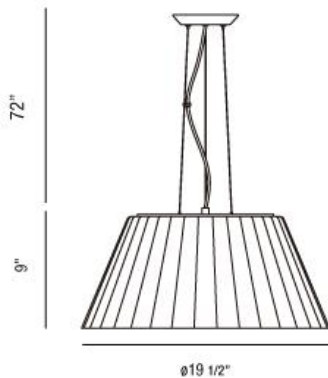

TECHNICAL DETAILS

Hanging Support Type	:	Aircraft Cable
Aircraft Cable Length	:	72"
Canopy Diameter	:	6.25"
Canopy Height	:	0.75"

Ribbed cast glass with opal inner globediffuser and polished chrome hardware