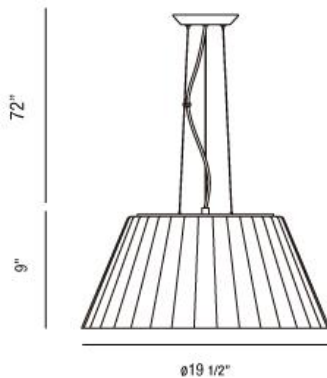

### Product Details

Item No.	:	23068-018
Finish	:	Chrome
Shade	:	Clear
Diameter	:	19.5"
Height	:	9"
Est. Weight	:	18.52 lbs
Approval	:	cETLus

### TECHNICAL DETAILS

Hanging Support Type	:	Aircraft Cable
Aircraft Cable Length	:	72"
Canopy Diameter	:	6.25"
Canopy Height	:	0.75"

Ribbed cast glass with opal inner globediffuser and polished chrome hardware