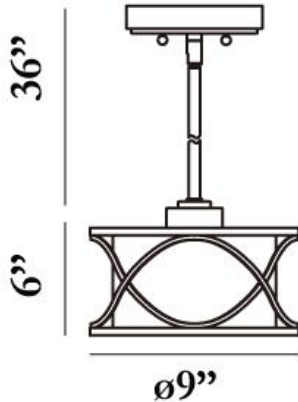

### Product Details

Item No.	:	23071-018
Finish	:	Brushed Nickel
Shade	:	White
Diameter	:	9"
Height	:	6"
Est. Weight	:	6.16 lbs
Approval	:	cULus

### TECHNICAL DETAILS

Hanging Support Type	:	Rod
Rod Length	:	36"
Canopy Diameter	:	5.88"
Canopy Height	:	1.25"