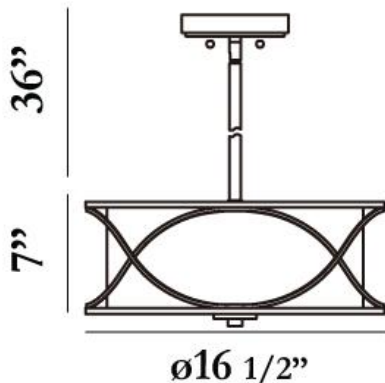

### Product Details

Item No.	:	23072-015
Finish	:	Brushed Nickel
Shade	:	White
Diameter	:	16.5"
Height	:	7"
Est. Weight	:	9.24 lbs
Approval	:	cULus

### TECHNICAL DETAILS

Hanging Support Type	:	Rod
Rod Length	:	36"
Canopy Diameter	:	5.88"
Canopy Height	:	1.25"