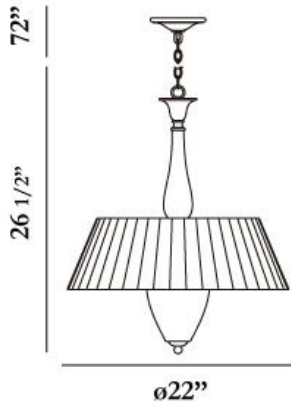

### Product Details

Item No.	:	23106-017
Finish	:	Black
Shade	:	Black
Diameter	:	22"
Height	:	26.5"
Est. Weight	:	16.63 lbs
Approval	:	cULus

### TECHNICAL DETAILS

Hanging Support Type	:	Chain
Chain Length	:	72"
Canopy Diameter	:	5.9"
Canopy Height	:	0.6"