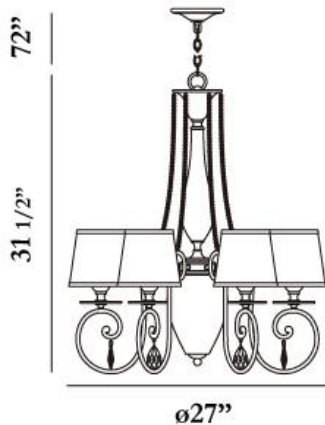

### Product Details

Item No.	:	23107-014
Finish	:	Black
Shade	:	Black
Diameter	:	27"
Height	:	31.5"
Est. Weight	:	28.16 lbs
Approval	:	cULus

### TECHNICAL DETAILS

Hanging Support Type	:	Chain
Chain Length	:	72"
Canopy Diameter	:	5.9"
Canopy Height	:	0.6"