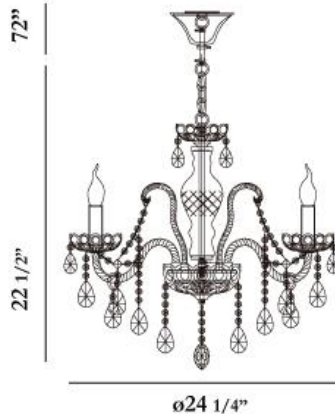

PROVIDENCE, 4-LIGHT CHANDELIER

Product Details

Item No.	:	23123-021
Finish	:	Smoke
Shade	:	Smoke Crystal
Diameter	:	24.25"
Height	:	22.25"
Est. Weight	:	24.2 lbs
Approval	:	cETLus

BULB DETAILS

No. of Bulbs	:	4
Bulb Type	:	B10
Bulb Voltage	:	120V
Bulb Wattage	:	60W
Bulb Socket	:	E12
Input Voltage	:	120V
Dimmable	:	Yes
Bulb Included	:	No

Options Available

ITEM NO.	FINISH	SHADE
23123-014	Cognac Brandy	Cognac Brandy Crystal
23123-021	Smoke	Smoke Crystal
23123-038	Clear	Clear Crystal

Entirely handmade blown glass, richly polished crystals, silk fabric cord cover and hand plated framework

TECHNICAL DETAILS

Hanging Support Type	:	Chain
Chain Length	:	72"
Power Wire Length	:	96"
Canopy Diameter	:	4.75"
Canopy Height	:	2.5"

PROJECT INFORMATION

Job Name: Date: Type:

Comments: