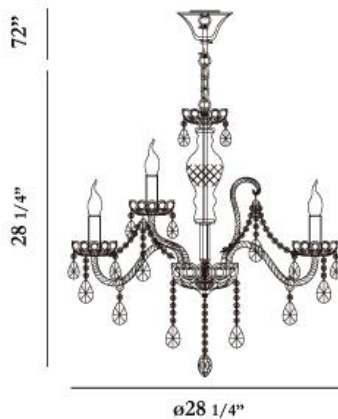

TECHNICAL DETAILS

Hanging Support Type	:	Chain
Chain Length	:	72"
Canopy Diameter	:	4.75"
Canopy Height	:	2.5"

Entirely handmade blown glass, richly polished crystals, silk fabric cord cover and hand plated framework