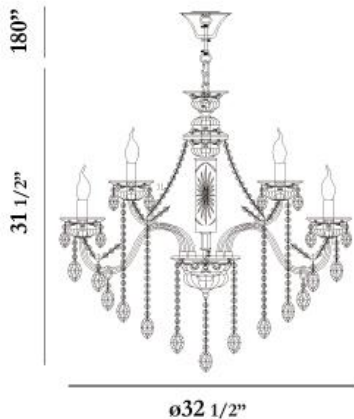

VENETIAN, 15-LIGHT CHANDELIER

Product Details

Item No.	:	23127-029
Finish	:	Smoke
Shade	:	Smoke Crystal
Diameter	:	32.5"
Height	:	31.5"
Est. Weight	:	51.83 lbs
Approval	:	cETLus

BULB DETAILS

No. of Bulbs	:	15
Bulb Type	:	B10
Bulb Voltage	:	120V
Bulb Wattage	:	60W
Bulb Socket	:	E12
Input Voltage	:	120V
Dimmable	:	Yes
Bulb Included	:	No

Options Available

ITEM NO.	FINISH	SHADE
23127-012	Cognac Brandy	Cognac Brandy Crystal
23127-029	Smoke	Smoke Crystal
23127-036	Clear	Clear Crystal

Handmade blown glass, intricate crystal patterns and droplets, silk fabric cord cover and plated metal framework

TECHNICAL DETAILS

Hanging Support Type	:	Chain
Chain Length	:	180"
Power Wire Length	:	204"
Canopy Diameter	:	5.5"
Canopy Height	:	3.75"

PROJECT INFORMATION

Job Name: Date: Type:

Comments: