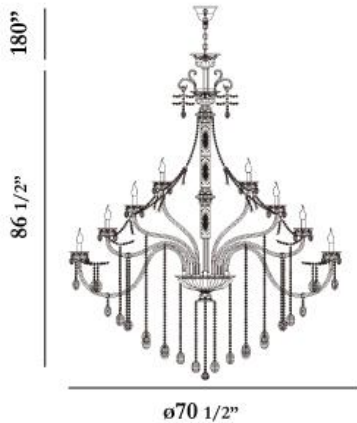

VENETIAN, 54-LIGHT CHANDELIER

Product Details

Item No.	:	23129-023
Finish	:	Smoke
Shade	:	Smoke Crystal
Diameter	:	70.5"
Height	:	86.5"
Est. Weight	:	163.64 lbs
Approval	:	cETLus

BULB DETAILS

No. of Bulbs	:	54
Bulb Type	:	B10
Bulb Voltage	:	120V
Bulb Wattage	:	60W
Bulb Socket	:	E12
Input Voltage	:	120V
Dimmable	:	Yes
Bulb Included	:	No

Options Available

ITEM NO.	FINISH	SHADE
23129-016	Cognac Brandy	Cognac Brandy Crystal
23129-023	Smoke	Smoke Crystal
23129-030	Clear	Clear Crystal

Handmade blown glass, intricate crystal patterns and droplets, silk fabric cord cover and plated metal framework

TECHNICAL DETAILS

Hanging Support Type	:	Chain
Chain Length	:	180"
Power Wire Length	:	204"
Canopy Diameter	:	9.75"
Canopy Height	:	5"

PROJECT INFORMATION

Job Name: Date: Type:

Comments: