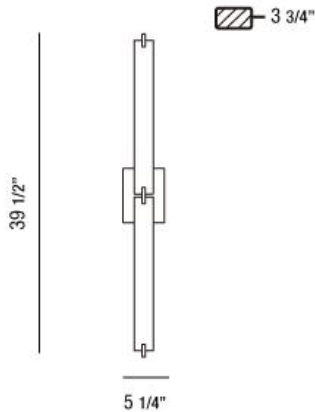

ZUMA, 6-LIGHT WALL SCONCE

Product Details

Item No.	:	23273-023
Finish	:	Brushed Nickel
Shade	:	Opal White
Width	:	5.25"
Height	:	39.5"
Max Extension	:	3.75"
Est. Weight	:	7.35 lbs
Approval	:	cCSAus

BULB DETAILS

Frosted tube glass with cast metal frame

PROJECT INFORMATION

Job Name: Date: Type:

Comments: