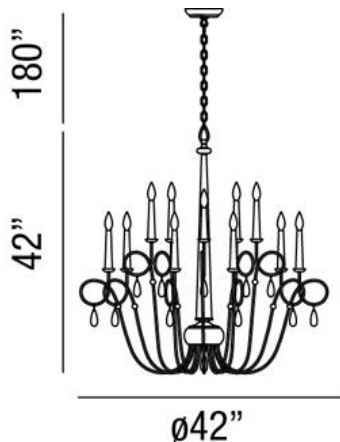

CORSO, 15-LIGHT CHANDELIER

Product Details

Item No.	:	25594-010
Finish	:	Wood With Rustic Iron
Diameter	:	42"
Height	:	42"
Est. Weight	:	29.7 lbs
Approval	:	cETLus

BULB DETAILS

No. of Bulbs	:	15
Bulb Type	:	B10
Bulb Voltage	:	120V
Bulb Wattage	:	60W
Bulb Socket	:	E12
Input Voltage	:	120V
Dimmable	:	Yes
Bulb Included	:	No

Options Available

ITEM NO.	FINISH	SHADE
25594-010	Wood With Rustic Iron	

Oil rubbed and sanded bronze finish with grained chestnut wood accents

TECHNICAL DETAILS

Hanging Support Type	:	Chain
Chain Length	:	180"
Canopy Diameter	:	5.25"
Canopy Height	:	1.5"