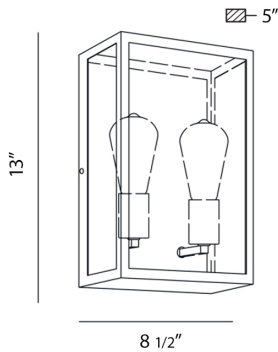

RETTO, 2-LIGHT OUTDOOR SCONCE

Product Details

Item No.	:	25603-019
Finish	:	Bronze
Shade	:	Clear Glass
Width	:	8.5"
Height	:	13"
Max Extension	:	5"
Est. Weight	:	8.4 lbs
Approval	:	cETLus

BULB DETAILS

No. of Bulbs	:	2
Bulb Type	:	EDISON
Bulb Voltage	:	120V
Bulb Wattage	:	60W
Bulb Socket	:	E26
Input Voltage	:	120V
Dimmable	:	Yes
Bulb Included	:	Yes

Options Available

ITEM NO.	FINISH	SHADE
25603-019	Bronze	Clear Glass

Clear glass paneling with weathered bronze metal framework

TECHNICAL DETAILS

Canopy Length	:	12.5"
Canopy Width	:	8"
Canopy Height	:	0.5"