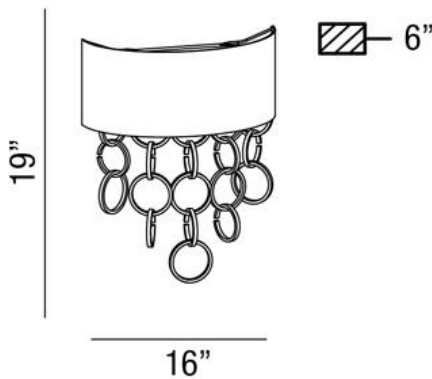

NOVELLO, 2-LIGHT WALL SCONCE

Product Details

Item No.	:	25612-028
Finish	:	Gold
Shade	:	Black/gold Inside
Width	:	16"
Height	:	19"
Max Extension	:	6"
Est. Weight	:	4.4 lbs
Approval	:	cETLus

BULB DETAILS

No. of Bulbs	:	2
Bulb Type	:	B10
Bulb Voltage	:	120V
Bulb Wattage	:	40W
Bulb Socket	:	E12
Input Voltage	:	120V
Dimmable	:	Yes
Bulb Included	:	No

Options Available

ITEM NO.	FINISH	SHADE
25612-011	Chrome	White/chrome Inside
25612-028	Gold	Black/gold Inside

Concentric polished plated rings and cotton shade with metallic lining

PROJECT INFORMATION

Job Name: Date: Type: